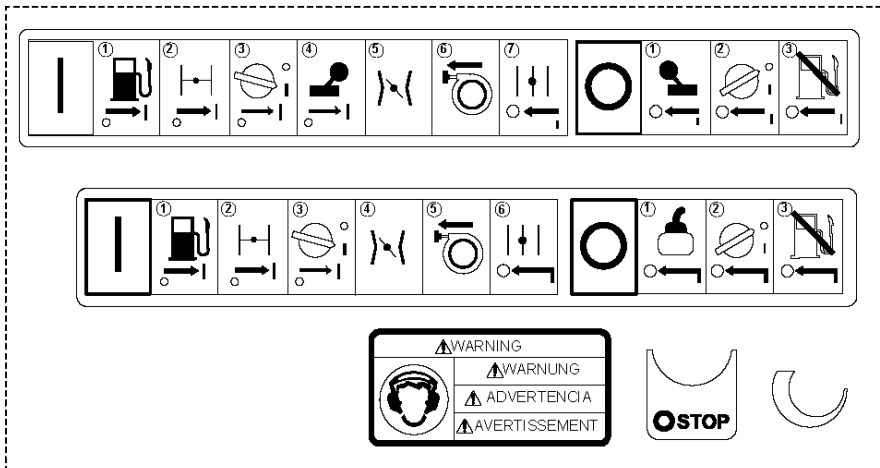

J CT36-8A-V EU
DECALS

DECALS

CT36-8A-V EU, 970465511, 2020-02

Ref	Part No	Description	Remark	QTY KIT
30	599 07 23-01	LABEL		2
31	599 01 21-01	LABEL		1
95	599 07 21-01	LABEL		1
96	599 05 14-01	LABEL		1
97	599 05 13-01	LABEL		1
191	599 04 98-01	LABEL		1
2000	599 23 45-01	DECAL		1