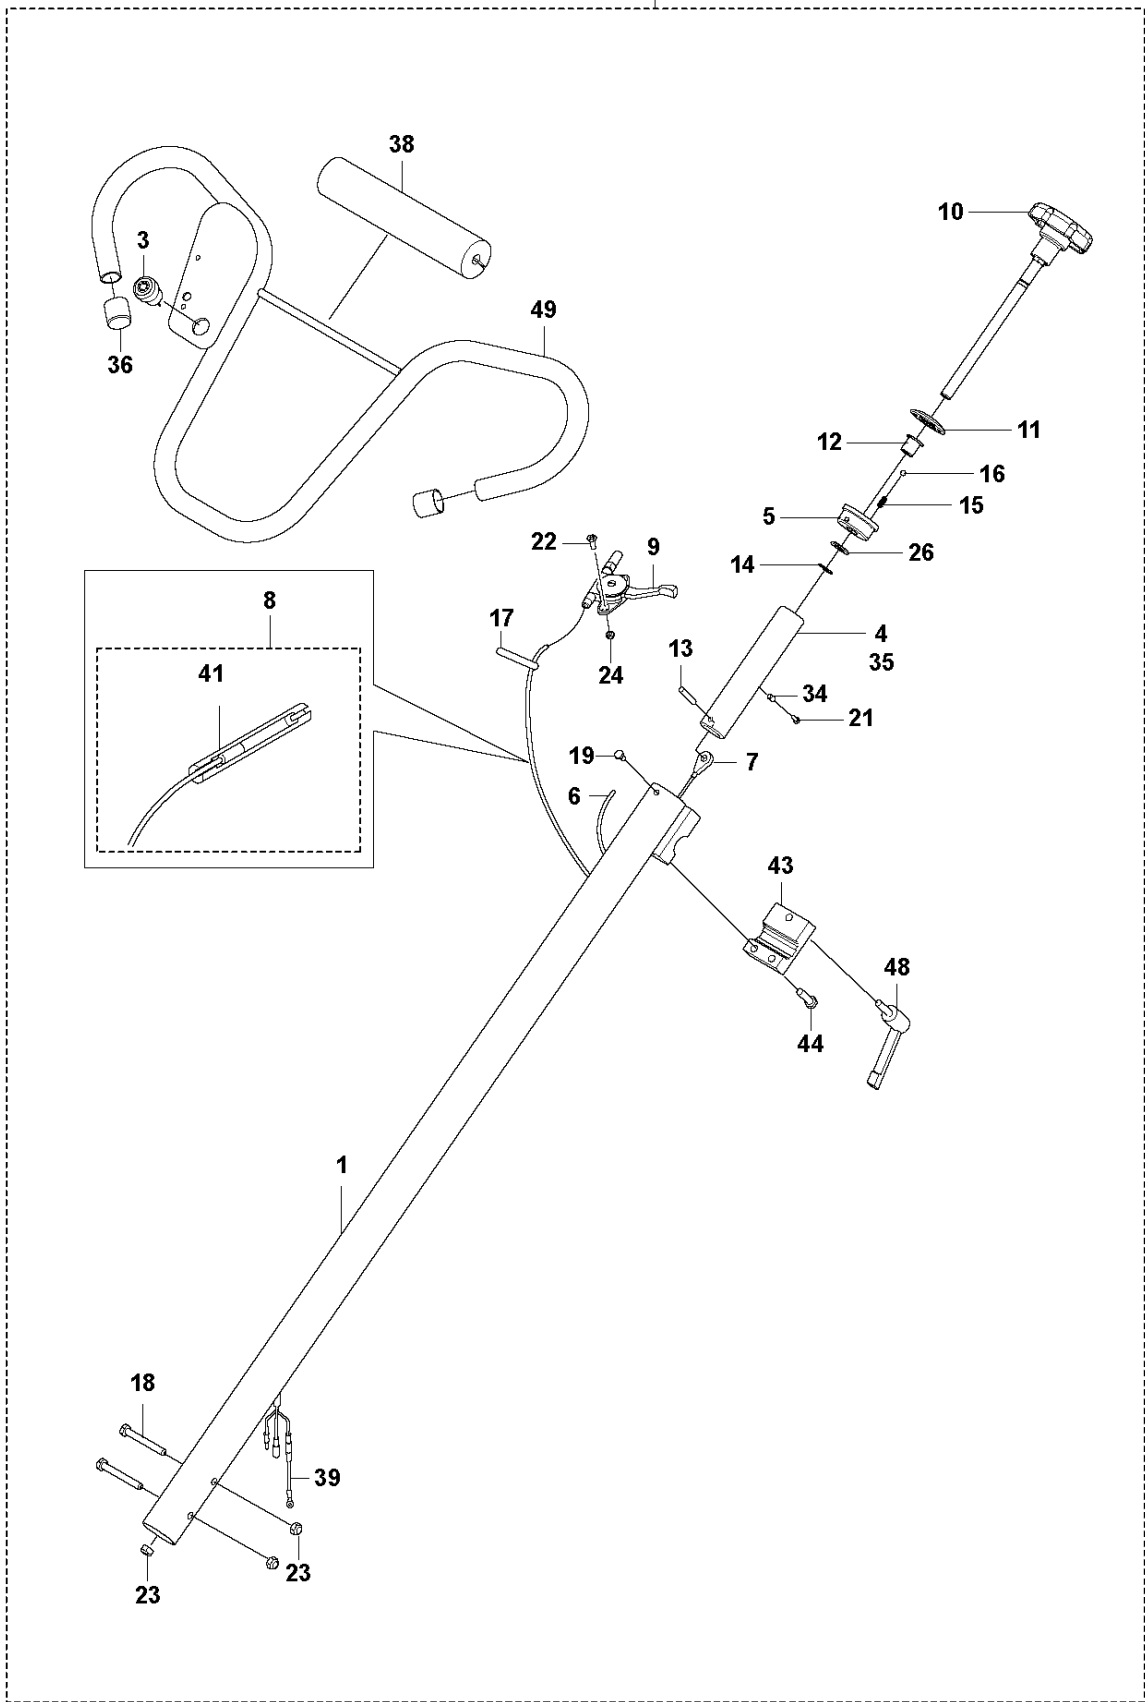

E CT36-8A-V EU
HANDLE, ADJUSTABLE WITH TWIST PITCH

75

Ref	Part No	Description	Remark	QTY	KIT
1	599 02 65-01	HANDLE		1	75
3	599 08 70-01	SWITCH		1	75
4	599 03 79-01	NUT		1	75
5	599 00 28-01	HOLDER		1	75
6	599 08 69-01	HARNESS		1	75
7	599 00 26-01	CABLE		1	75
8	599 01 02-01	CABLE		1	75
9	599 01 08-01	LEVER		1	75
10	599 12 50-01	KNOB		1	75
11	599 01 07-01	PLATE		1	75
12	599 00 29-01	BEARING		1	75
13	599 17 22-01	PIN	1/4 x 1-3/8"	1	75
14	599 16 88-01	RETAINER RING	9	1	75
15	599 00 41-01	SPRING		1	75
16	599 16 96-01	BALL		1	75
17	599 16 22-01	CABLE		2	
18	725 24 64-51	SCREW EHHM	M8x65, ISO4014, Zn, 25Nm/18ft.lbs	2	75
19	725 23 64-71	SCREW EHHM	M6x10, ISO4017, 8.8, ZPB, 5Nm/4ft.lbs	1	75
21	599 16 05-01	SCREW	M4x16, 5Nm/4ft.lbs	1	75
22	599 17 72-01	SCREW	M5x16	2	75
23	522 91 94-01	LOCK NUT	M8, ISO7040, 6H, A2	3	75
24	732 21 14-01	LOCK NUT	M5, ISO7040, 6H, A2	2	75
26	734 11 78-01	WASHER	M12, 13x24x2.5, ISO7090, 200HV, ZPB	1	75
34	599 03 93-01	SPACER	1/4 x 0.17 x 3/8	1	75
35	599 17 21-01	SLEEVE	3/4x2.0x9.0in	1	75
36	599 04 05-01	CAP		2	75
38	599 03 85-01	PAD		1	75
39	599 02 75-01	WIRING		1	75
41	598 98 62-01	CHEMICAL	25Nm/18ft.lbs	1	75, 8
43	599 01 89-01	BLOCK		1	75
44	725 24 55-51	SCREW	M8x30, ISO4017, 8.8, ZPB, 25Nm/18ft.lbs	2	75
48	599 03 07-01	HANDLE		1	75
49	599 08 65-01	HANDLE		1	75
75	598 92 68-08	HANDLE	Complete	1