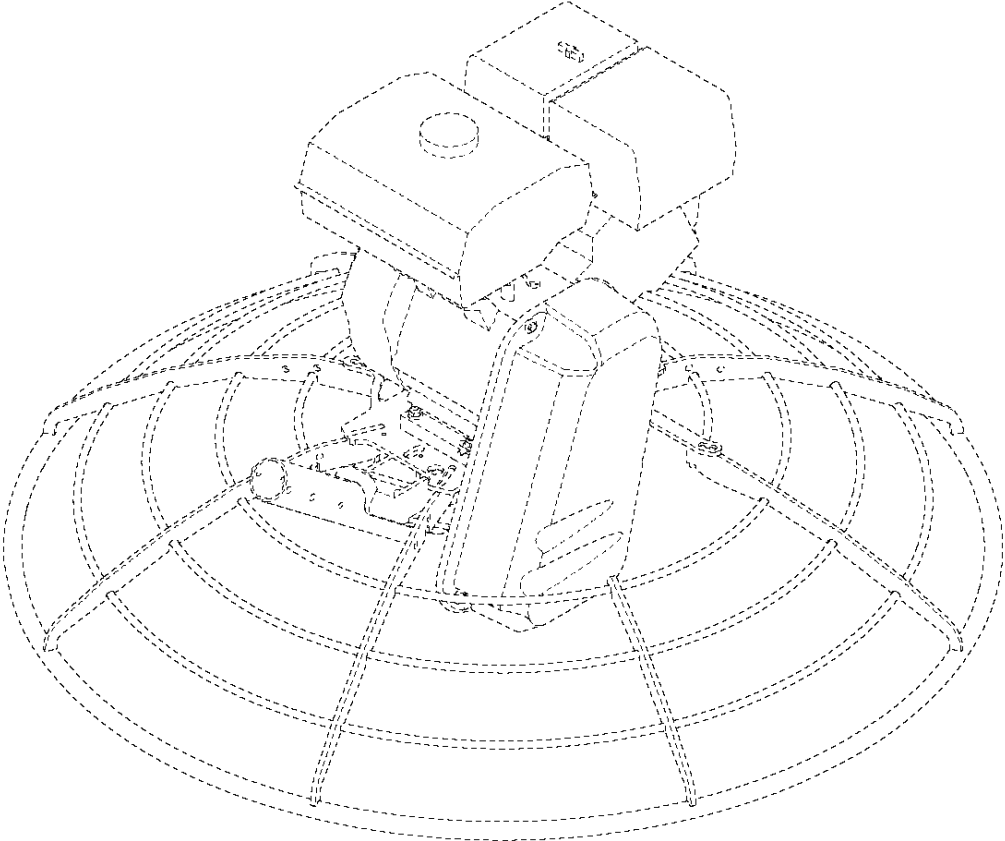

F CT36-8A-V EU
LIFT BRACKET KIT, LONG

LIFT BRACKET KIT, LONG

CT36-8A-V EU, 970465511, 2020-02

Ref	Part No	Description	Remark	QTY KIT	
1	598 92 73-01	BRACKET		1	
2	599 00 83-01	BRACKET	36	1	1
3	725 24 53-71	SCREW EHHM	M8 x 2525Nm/18ft.lbs	4	1
4	522 91 94-01	LOCK NUT	M8, DIN985	4	1