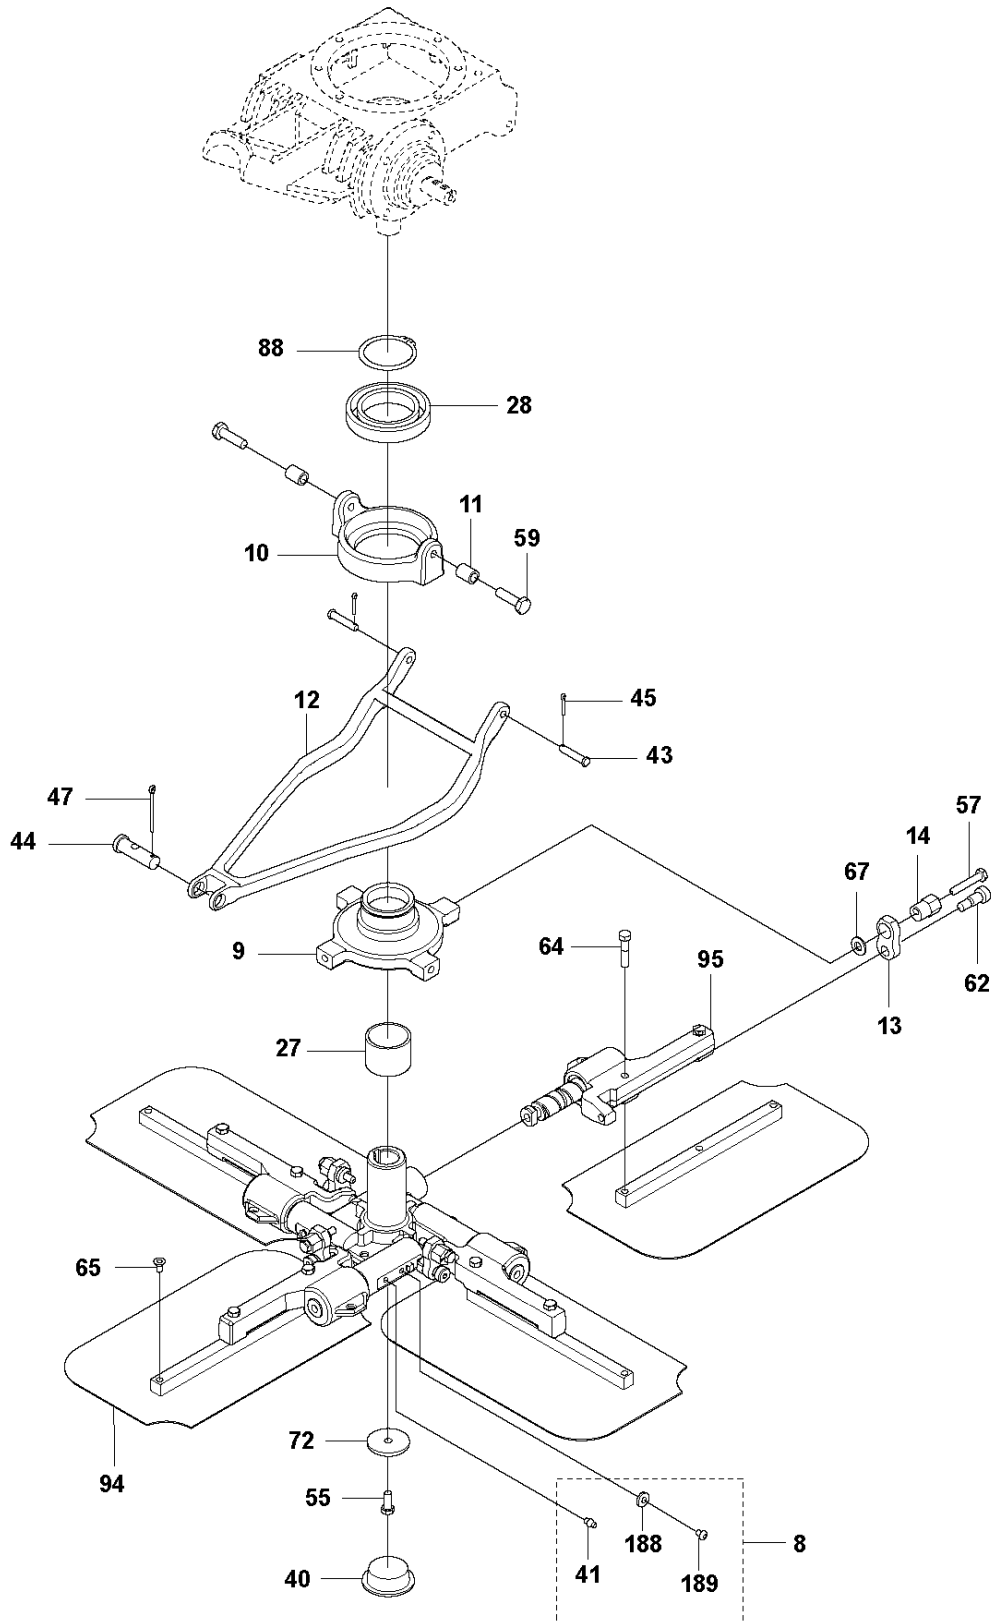

C CT36-8A-V EU
BLADE ASSY

BLADE ASSY

CT36-8A-V EU, 970465511, 2020-02

Ref	Part No	Description	Remark	QTY	KIT
8	599 41 81-01	KIT		1	
9	599 04 07-01	RING		1	
10	598 99 63-01	HOLDER		1	
11	599 04 81-01	TUBE		2	
12	599 00 07-01	YOKE		1	
13	599 01 14-01	LINK		4	
14	599 01 09-01	EXCENTER		4	
27	598 98 72-01	BEARING	46MM ID	1	
28	598 99 67-01	BEARING	6012-2NSE	1	
40	598 98 73-01	PLUG	#W20,TAPER,PLAST. RED	1	
41	599 17 66-01	FITTING	AM6, DIN71412	4	8
43	599 16 31-01	PIN	5/16x1 - 1/2"	2	
44	599 16 86-01	PIN		1	
45	599 16 14-01	PIN	1/8 x 3/4"	2	
47	599 16 36-01	PIN	1/8 x 1-1/4"	1	
55	725 24 53-71	SCREW EHHM	M8x25, ISO4017, 25Nm/18ft.lbs	1	
57	599 16 59-01	SCREW	M8x45, 41Nm/30ft.lbs	4	
59	599 17 34-01	SCREW	M10x25, 12.9	2	
62	599 16 97-01	SCREW	M10x12x16, 25Nm/18ft.lbs	4	
64	599 16 71-01	SCREW	5/16-18 x 1-5/8"	8	
65	599 16 34-01	PLUG	#1,TAPERED,PLASTC,RE D	4	
67	734 11 65-41	WASHER	8.4x24x2, ISO7093, ZPB	4	
72	599 16 29-01	WASHER		1	
88	599 16 23-01	RETAINER RING	60x2, DIN471	1	
94	598 92 95-02	BLADE SET	36"	1	
95	599 41 43-01	MOUNT		4	
188	576 82 31-01	WASHER	M6,4	4	8
189	599 17 42-01	SCREW	M6x8, 10.9	4	8