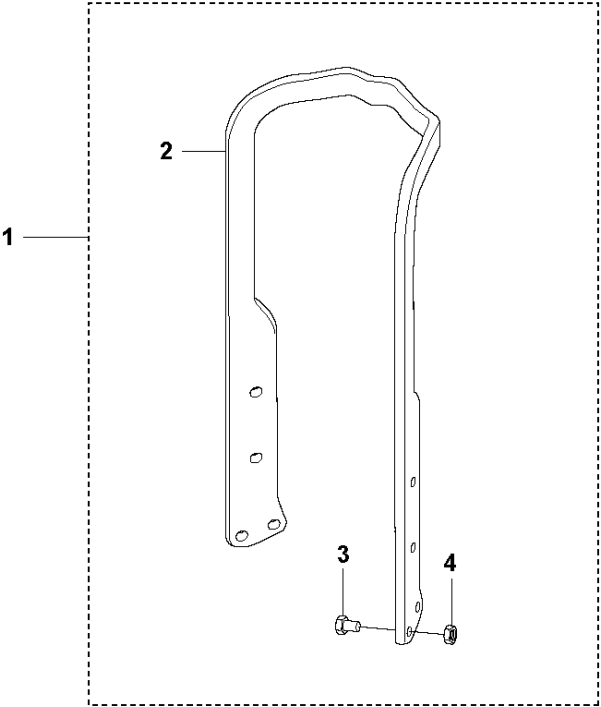

F CT36-8A-V EU
LIFT BRACKET KIT, LONG

LIFT BRACKET KIT, LONG

CT36-8A-V EU, 970465511, 2020-02

Ref	Part No	Description	Remark	QTY KIT	
1	598 92 73-01	BRACKET		1	
2	599 00 83-01	BRACKET	36	1	1
3	725 24 53-71	SCREW EHHM	M8 x 2525Nm/18ft.lbs	4	1
4	522 91 94-01	LOCK NUT	M8, DIN985	4	1