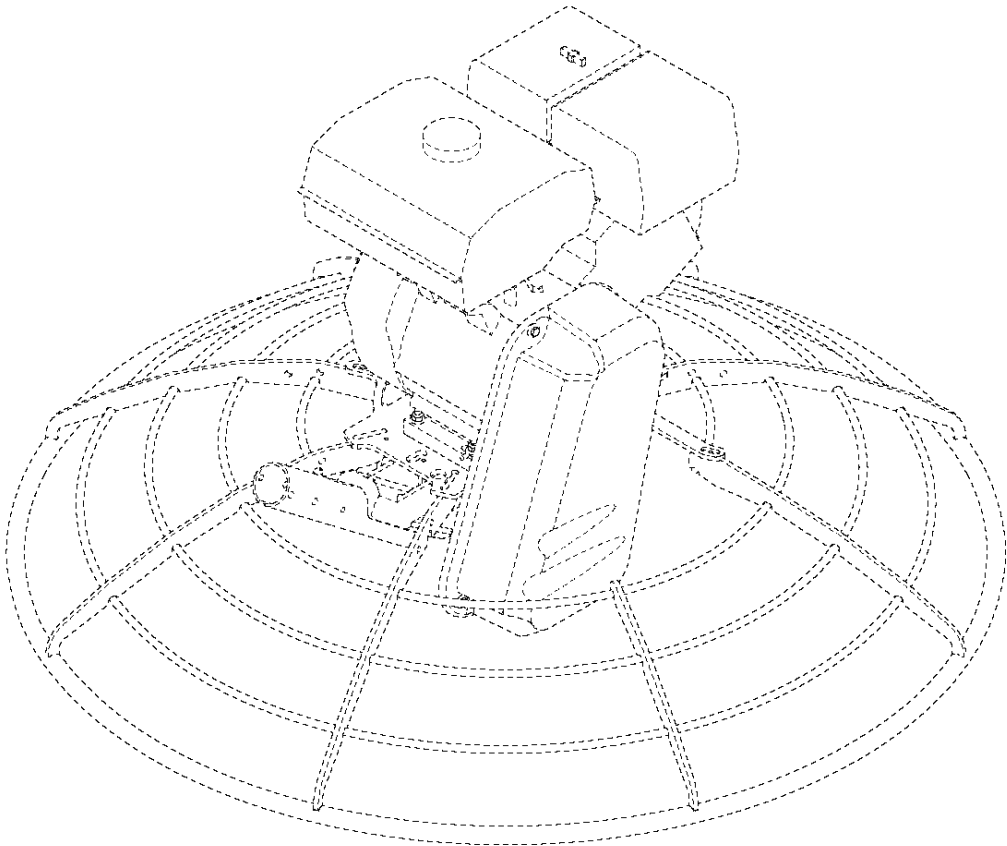

E CT36-8A-V EU
HANDLE, ADJUSTABLE WITH TWIST PITCH

75

Ref	Part No	Description	Remark	QTY	KIT
1	599 02 65-01	HANDLE		1	75
3	599 08 70-01	SWITCH		1	75
4	599 03 79-01	NUT		1	75
5	599 00 28-01	HOLDER		1	75
6	599 08 69-01	HARNESS		1	75
7	599 00 26-01	CABLE		1	75
8	599 01 02-01	CABLE		1	75
9	599 01 08-01	LEVER		1	75
10	599 12 50-01	KNOB		1	75
11	599 01 07-01	PLATE		1	75
12	599 00 29-01	BEARING		1	75
13	599 17 22-01	PIN	1/4 x 1-3/8"	1	75
14	599 16 88-01	RETAINER RING	9	1	75
15	599 00 41-01	SPRING		1	75
16	599 16 96-01	BALL		1	75
17	599 16 22-01	CABLE		2	
18	725 24 64-51	SCREW EHHM	M8x65, ISO4014, Zn, 25Nm/18ft.lbs	2	75
19	725 23 64-71	SCREW EHHM	M6x10, ISO4017, 8.8, ZPB, 5Nm/4ft.lbs	1	75
21	599 16 05-01	SCREW	M4x16, 5Nm/4ft.lbs	1	75
22	599 17 72-01	SCREW	M5x16	2	75
23	522 91 94-01	LOCK NUT	M8, ISO7040, 6H, A2	3	75
24	732 21 14-01	LOCK NUT	M5, ISO7040, 6H, A2	2	75
26	734 11 78-01	WASHER	M12, 13x24x2.5, ISO7090, 200HV, ZPB	1	75
34	599 03 93-01	SPACER	1/4 x 0.17 x 3/8	1	75
35	599 17 21-01	SLEEVE	3/4x2.0x9.0in	1	75
36	599 04 05-01	CAP		2	75
38	599 03 85-01	PAD		1	75
39	599 02 75-01	WIRING		1	75
41	598 98 62-01	CHEMICAL	25Nm/18ft.lbs	1	75, 8
43	599 01 89-01	BLOCK		1	75
44	725 24 55-51	SCREW	M8x30, ISO4017, 8.8, ZPB, 25Nm/18ft.lbs	2	75
48	599 03 07-01	HANDLE		1	75
49	599 08 65-01	HANDLE		1	75
75	598 92 68-08	HANDLE	Complete	1	

F CT36-8A-V EU
LIFT BRACKET KIT, LONG

LIFT BRACKET KIT, LONG

CT36-8A-V EU, 970465511, 2020-02

Ref	Part No	Description	Remark	QTY KIT	
1	598 92 73-01	BRACKET		1	
2	599 00 83-01	BRACKET	36	1	1
3	725 24 53-71	SCREW EHHM	M8 x 2525Nm/18ft.lbs	4	1
4	522 91 94-01	LOCK NUT	M8, DIN985	4	1

G CT36-8A-V EU
LIFT BRACKET KIT, SHORT

LIFT BRACKET KIT, SHORT

CT36-8A-V EU, 970465511, 2020-02

Ref	Part No	Description	Remark	QTY KIT	
1	598 92 88-01	LIFT	36"	1	
2	599 22 79-01	BRACKET	36"	1	1
3	725 24 53-71	SCREW EHHM	M8x25, ISO4017, ZPB, 25Nm/18ft.lbs	4	1
4	522 91 94-01	LOCK NUT	M8, DIN985	4	1