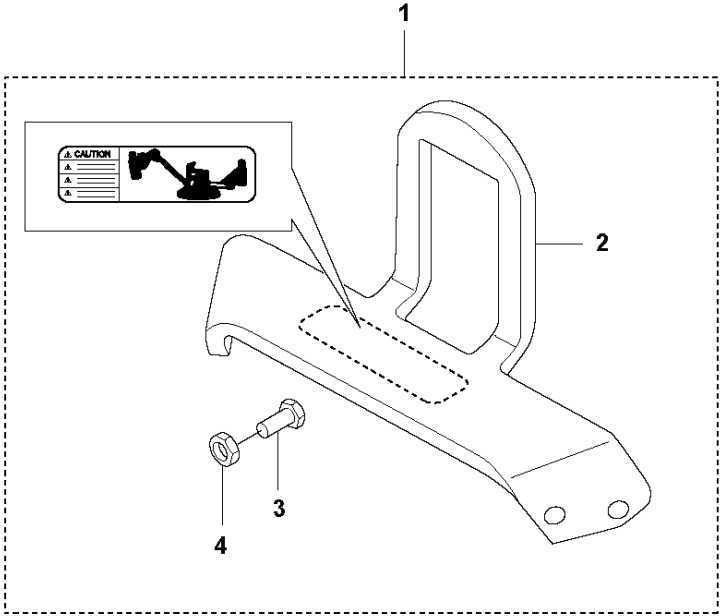

E CT36-8A-V EU
HANDLE, ADJUSTABLE WITH TWIST PITCH

75

Ref	Part No	Description	Remark	QTY	KIT
1	599 02 65-01	HANDLE		1	75
3	599 08 70-01	SWITCH		1	75
4	599 03 79-01	NUT		1	75
5	599 00 28-01	HOLDER		1	75
6	599 08 69-01	HARNESS		1	75
7	599 00 26-01	CABLE		1	75
8	599 01 02-01	CABLE		1	75
9	599 01 08-01	LEVER		1	75
10	599 12 50-01	KNOB		1	75
11	599 01 07-01	PLATE		1	75
12	599 00 29-01	BEARING		1	75
13	599 17 22-01	PIN	1/4 x 1-3/8"	1	75
14	599 16 88-01	RETAINER RING	9	1	75
15	599 00 41-01	SPRING		1	75
16	599 16 96-01	BALL		1	75
17	599 16 22-01	CABLE		2	
18	725 24 64-51	SCREW EHHM	M8x65, ISO4014, Zn, 25Nm/18ft.lbs	2	75
19	725 23 64-71	SCREW EHHM	M6x10, ISO4017, 8.8, ZPB, 5Nm/4ft.lbs	1	75
21	599 16 05-01	SCREW	M4x16, 5Nm/4ft.lbs	1	75
22	599 17 72-01	SCREW	M5x16	2	75
23	522 91 94-01	LOCK NUT	M8, ISO7040, 6H, A2	3	75
24	732 21 14-01	LOCK NUT	M5, ISO7040, 6H, A2	2	75
26	734 11 78-01	WASHER	M12, 13x24x2.5, ISO7090, 200HV, ZPB	1	75
34	599 03 93-01	SPACER	1/4 x 0.17 x 3/8	1	75
35	599 17 21-01	SLEEVE	3/4x2.0x9.0in	1	75
36	599 04 05-01	CAP		2	75
38	599 03 85-01	PAD		1	75
39	599 02 75-01	WIRING		1	75
41	598 98 62-01	CHEMICAL	25Nm/18ft.lbs	1	75, 8
43	599 01 89-01	BLOCK		1	75
44	725 24 55-51	SCREW	M8x30, ISO4017, 8.8, ZPB, 25Nm/18ft.lbs	2	75
48	599 03 07-01	HANDLE		1	75
49	599 08 65-01	HANDLE		1	75
75	598 92 68-08	HANDLE	Complete	1	

F CT36-8A-V EU
LIFT BRACKET KIT, LONG

LIFT BRACKET KIT, LONG

CT36-8A-V EU, 970465511, 2020-02

Ref	Part No	Description	Remark	QTY KIT	
1	598 92 73-01	BRACKET		1	
2	599 00 83-01	BRACKET	36	1	1
3	725 24 53-71	SCREW EHHM	M8 x 2525Nm/18ft.lbs	4	1
4	522 91 94-01	LOCK NUT	M8, DIN985	4	1

G CT36-8A-V EU
LIFT BRACKET KIT, SHORT

LIFT BRACKET KIT, SHORT

CT36-8A-V EU, 970465511, 2020-02

Ref	Part No	Description	Remark	QTY KIT	
1	598 92 88-01	LIFT	36"	1	
2	599 22 79-01	BRACKET	36"	1	1
3	725 24 53-71	SCREW EHHM	M8x25, ISO4017, ZPB, 25Nm/18ft.lbs	4	1
4	522 91 94-01	LOCK NUT	M8, DIN985	4	1