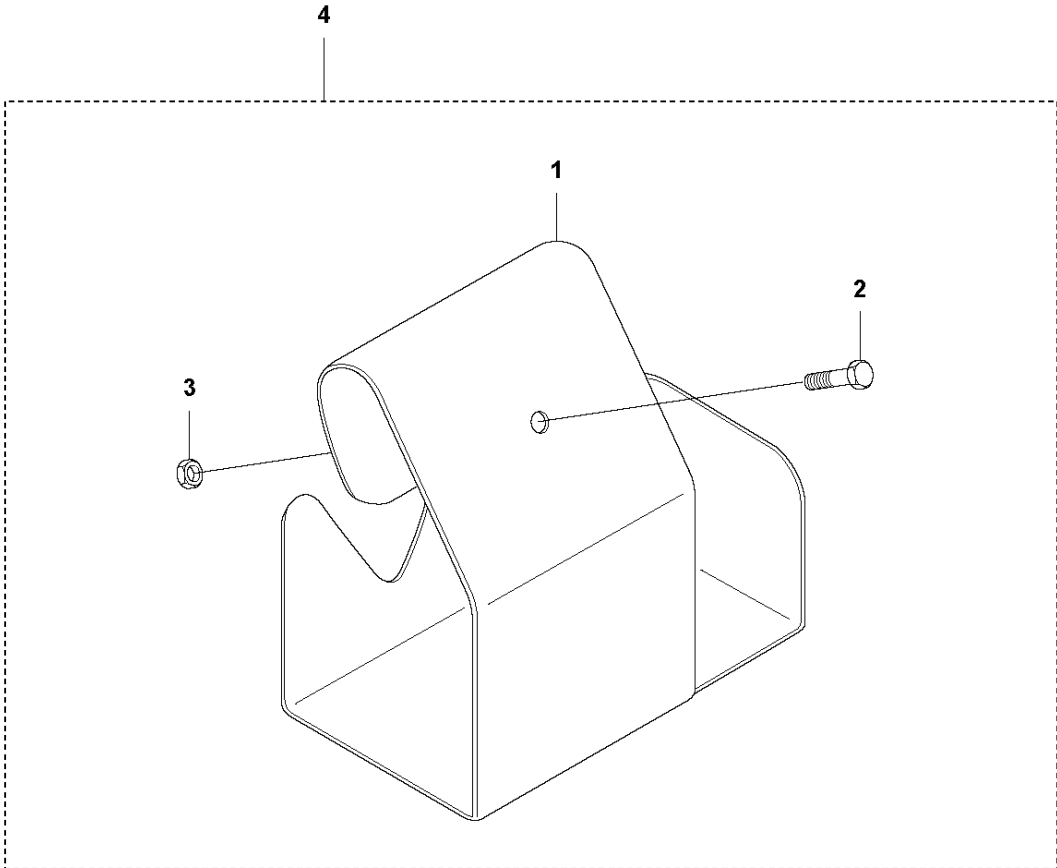

H CT36-8A-V EU
BOTTLE HOLDER KIT

BOTTLE HOLDER KIT

CT36-8A-V EU, 970465511, 2020-02

Ref	Part No	Description	Remark	QTY KIT
1	599 22 80-01	BRACKET		1
2	725 24 64-51	SCREW EHHM	M8x65, ISO4014, Zn, 25Nm/18ft.lbs	2
3	522 91 94-01	LOCK NUT	M8, ISO7040, 6H, A2	2
4	598 92 89-01	BOTTLE HOLDER		1