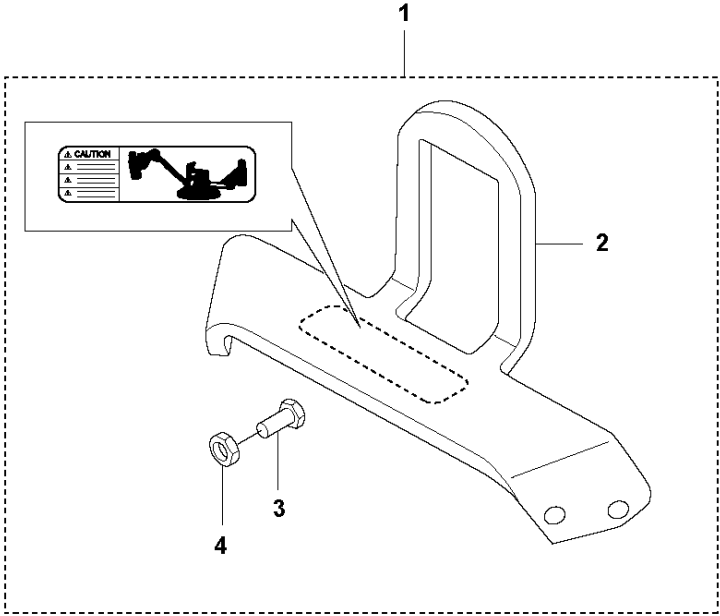

**E** CT36-8A EU  
HANDLE, ADJUSTABLE WITH TWIST PITCH

75

Ref	Part No	Description	Remark	QTY	KIT
1	599 02 65-01	HANDLE		1	75
3	599 08 70-01	SWITCH		1	75
4	599 03 79-01	NUT		1	75
5	599 00 28-01	HOLDER		1	75
6	599 08 69-01	HARNESS		1	75
7	599 00 26-01	CABLE		1	75
8	599 01 02-01	CABLE		1	75
9	599 01 08-01	LEVER		1	75
10	599 12 50-01	KNOB		1	75
11	599 01 07-01	PLATE		1	75
12	599 00 29-01	BEARING		1	75
13	599 17 22-01	PIN	1/4 x 1-3/8"	1	75
14	599 16 88-01	RETAINER RING	9	1	75
15	599 00 41-01	SPRING		1	75
16	599 16 96-01	BALL		1	75
17	599 16 22-01	CABLE		2	75
18	725 24 64-51	SCREW EHHM	M8x65, ISO4014, Zn, 25Nm/18ft.lbs	2	75
19	725 23 64-71	SCREW EHHM	M6x10, ISO4017, 8.8, ZPB, 5Nm/4ft.lbs	1	75
21	599 16 05-01	SCREW	M4x16, 5Nm/4ft.lbs	1	75
22	599 17 72-01	SCREW	M5x16	2	75
23	522 91 94-01	LOCK NUT	M8, ISO7040, 6H, A2	3	75
24	732 21 14-01	LOCK NUT	M5, ISO7040, 6H, A2	2	75
26	734 11 78-01	WASHER	M12, 13x24x2.5, ISO7090, 200HV, ZPB	1	75
34	599 03 93-01	SPACER	1/4 x 0.17 x 3/8	1	75
35	599 17 21-01	SLEEVE	3/4x2.0x9.0in	1	75
36	599 04 05-01	CAP		2	75
38	599 03 85-01	PAD		1	75
39	599 02 75-01	WIRING		1	75
41	598 98 62-01	CHEMICAL	25Nm/18ft.lbs	1	75, 8
43	599 01 89-01	BLOCK		1	75
44	725 24 55-51	SCREW	M8x30, ISO4017, 8.8, ZPB, 25Nm/18ft.lbs	2	75
48	599 03 07-01	HANDLE		1	75
49	599 08 65-01	HANDLE		1	75
75	598 92 68-08	HANDLE	Complete	1	

**F** CT36-8A EU  
LIFT BRACKET KIT, LONG

LIFT BRACKET KIT, LONG

CT36-8A EU, 970465510, 2020-02

Ref	Part No	Description	Remark	QTY KIT	
1	598 92 73-01	BRACKET		1	
2	599 00 83-01	BRACKET	36	1	1
3	725 24 53-71	SCREW EHHM	M8 x 2525Nm/18ft.lbs	4	1
4	522 91 94-01	LOCK NUT	M8, DIN985	4	1

**G** CT36-8A EU  
LIFT BRACKET KIT, SHORT

LIFT BRACKET KIT, SHORT

CT36-8A EU, 970465510, 2020-02

Ref	Part No	Description	Remark	QTY KIT	
1	598 92 88-01	LIFT	36in	1	
2	599 22 79-01	BRACKET	36in	1	1
3	725 24 53-71	SCREW EHHM	M8x25, ISO4017, ZPB, 25Nm/18ft.lbs	4	1
4	522 91 94-01	LOCK NUT	M8, DIN985	4	1