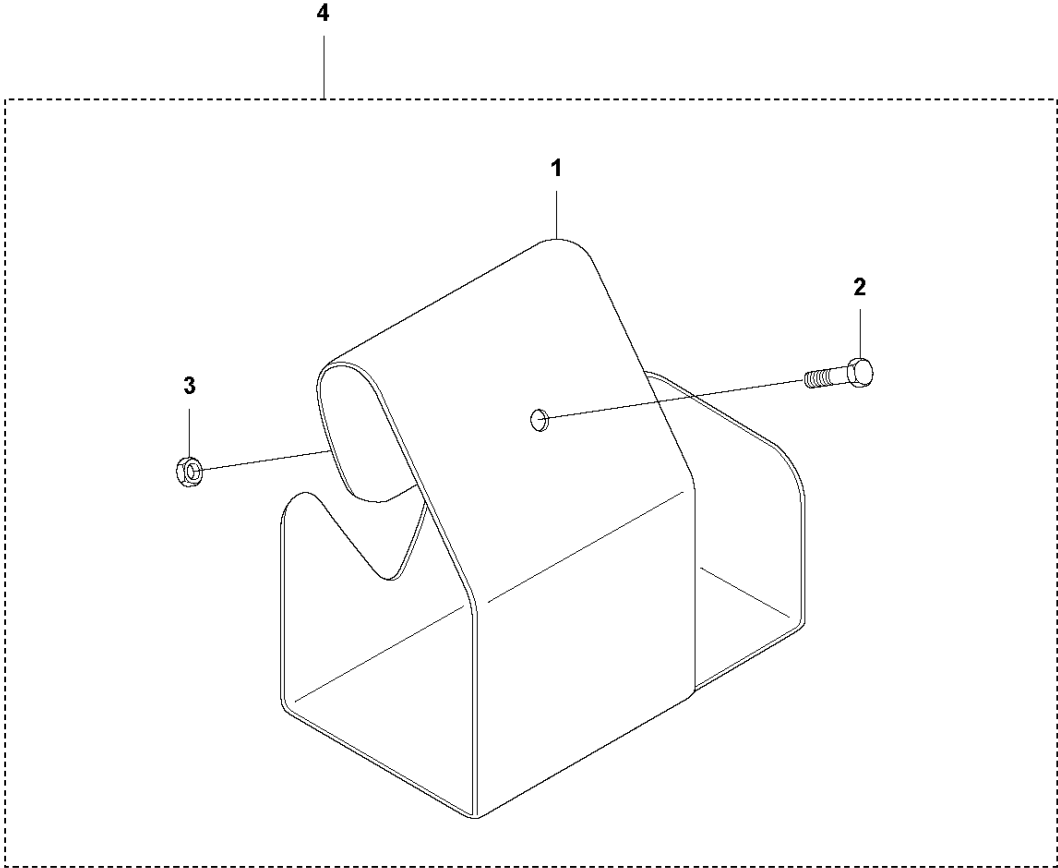

H CT36-8A EU
BOTTLE HOLDER KIT

BOTTLE HOLDER KIT

CT36-8A EU, 970465510, 2020-02

Ref	Part No	Description	Remark	QTY KIT
1	599 22 80-01	BRACKET		1
2	725 24 64-51	SCREW EHHM	M8x65, ISO4014, Zn, 25Nm/18ft.lbs	2
3	522 91 94-01	LOCK NUT	M8, ISO7040, 6H, A2	2
4	598 92 89-01	BOTTLE HOLDER		1