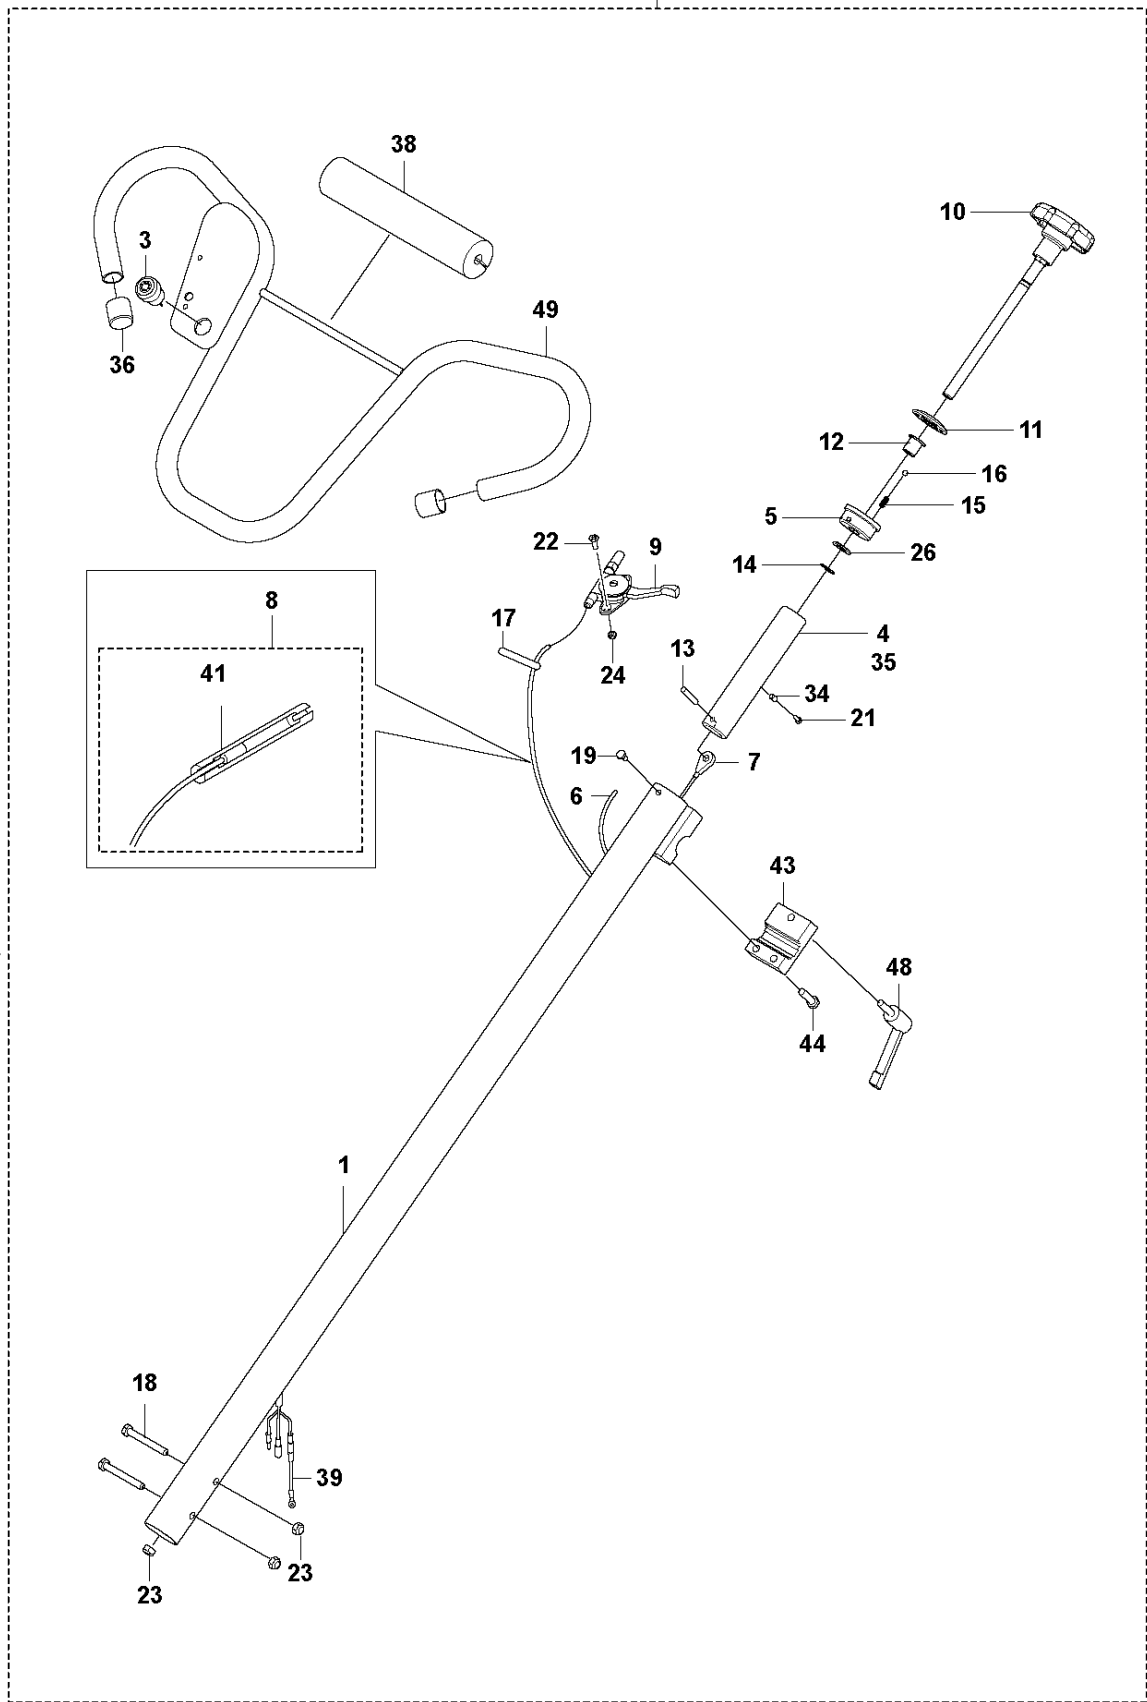

E CT36-8A EU
HANDLE, ADJUSTABLE WITH TWIST PITCH

75

Ref	Part No	Description	Remark	QTY	KIT
1	599 02 65-01	HANDLE		1	75
3	599 08 70-01	SWITCH		1	75
4	599 03 79-01	NUT		1	75
5	599 00 28-01	HOLDER		1	75
6	599 08 69-01	HARNESS		1	75
7	599 00 26-01	CABLE		1	75
8	599 01 02-01	CABLE		1	75
9	599 01 08-01	LEVER		1	75
10	599 12 50-01	KNOB		1	75
11	599 01 07-01	PLATE		1	75
12	599 00 29-01	BEARING		1	75
13	599 17 22-01	PIN	1/4 x 1-3/8"	1	75
14	599 16 88-01	RETAINER RING	9	1	75
15	599 00 41-01	SPRING		1	75
16	599 16 96-01	BALL		1	75
17	599 16 22-01	CABLE		2	75
18	725 24 64-51	SCREW EHHM	M8x65, ISO4014, Zn, 25Nm/18ft.lbs	2	75
19	725 23 64-71	SCREW EHHM	M6x10, ISO4017, 8.8, ZPB, 5Nm/4ft.lbs	1	75
21	599 16 05-01	SCREW	M4x16, 5Nm/4ft.lbs	1	75
22	599 17 72-01	SCREW	M5x16	2	75
23	522 91 94-01	LOCK NUT	M8, ISO7040, 6H, A2	3	75
24	732 21 14-01	LOCK NUT	M5, ISO7040, 6H, A2	2	75
26	734 11 78-01	WASHER	M12, 13x24x2.5, ISO7090, 200HV, ZPB	1	75
34	599 03 93-01	SPACER	1/4 x 0.17 x 3/8	1	75
35	599 17 21-01	SLEEVE	3/4x2.0x9.0in	1	75
36	599 04 05-01	CAP		2	75
38	599 03 85-01	PAD		1	75
39	599 02 75-01	WIRING		1	75
41	598 98 62-01	CHEMICAL	25Nm/18ft.lbs	1	75, 8
43	599 01 89-01	BLOCK		1	75
44	725 24 55-51	SCREW	M8x30, ISO4017, 8.8, ZPB, 25Nm/18ft.lbs	2	75
48	599 03 07-01	HANDLE		1	75
49	599 08 65-01	HANDLE		1	75
75	598 92 68-08	HANDLE	Complete	1