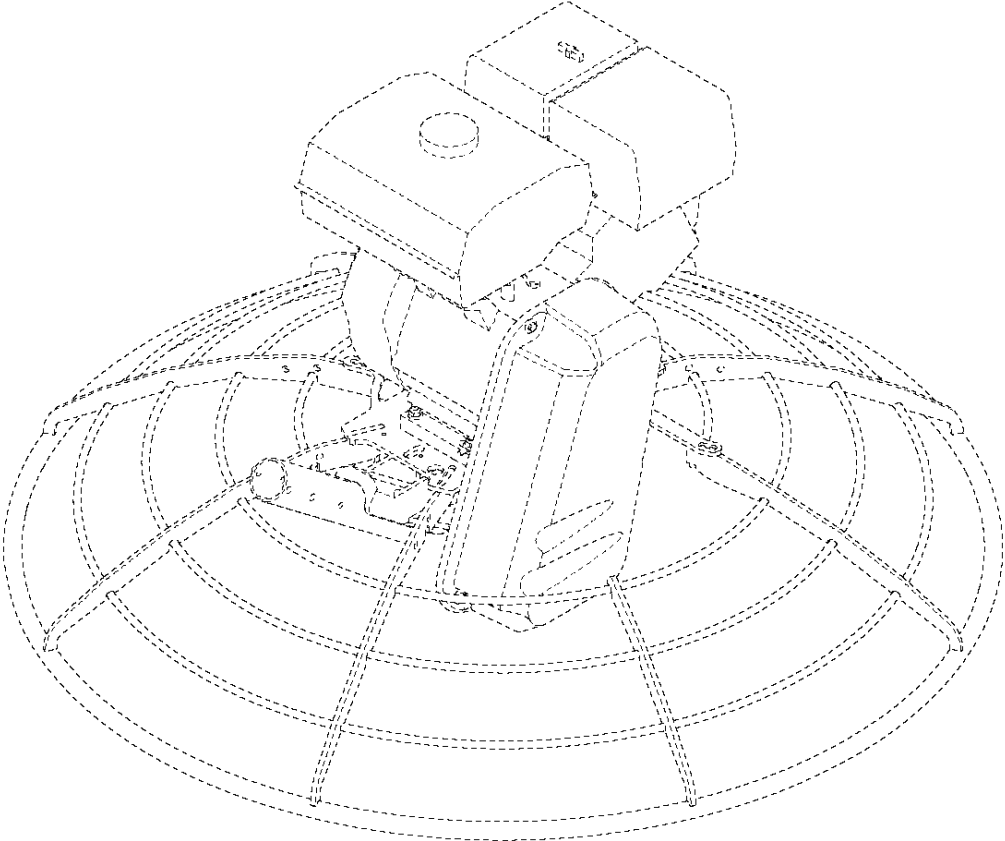

F CT36-8A EU
LIFT BRACKET KIT, LONG

LIFT BRACKET KIT, LONG

CT36-8A EU, 970465510, 2020-02

Ref	Part No	Description	Remark	QTY KIT	
1	598 92 73-01	BRACKET		1	
2	599 00 83-01	BRACKET	36	1	1
3	725 24 53-71	SCREW EHHM	M8 x 2525Nm/18ft.lbs	4	1
4	522 91 94-01	LOCK NUT	M8, DIN985	4	1