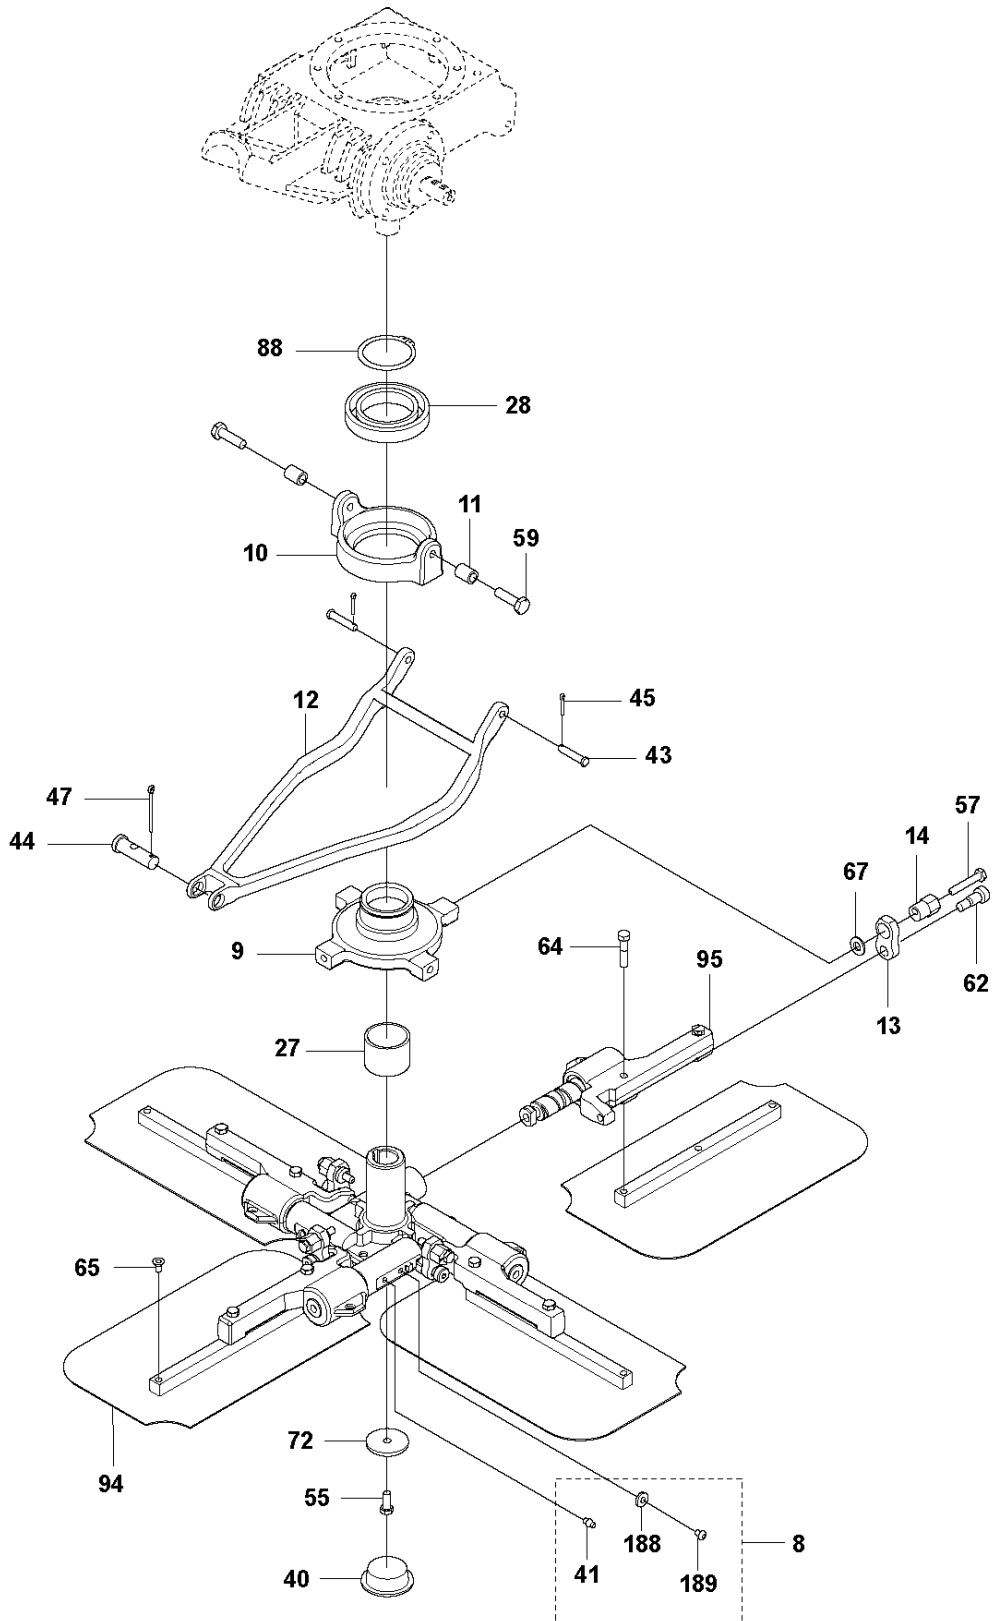

C CT36-8A EU
BLADE ASSY

BLADE ASSY

CT36-8A EU, 970465510, 2020-02

Ref	Part No	Description	Remark	QTY KIT
8	599 41 81-01	KIT		1
9	599 04 07-01	RING		1
10	598 99 63-01	HOLDER		1
11	599 04 81-01	TUBE		2
12	599 00 07-01	YOKE		1
13	599 01 14-01	LINK		4
14	599 01 09-01	EXCENTER		4
27	598 98 72-01	BEARING	46MM ID	1
28	598 99 67-01	BEARING	6012-2NSE	1
40	598 98 73-01	PLUG	#W20,TAPER,PLAST. RED	1
41	599 17 66-01	FITTING	AM6, DIN71412	4
43	599 16 31-01	PIN	5/16x1 - 1/2"	2
44	599 16 86-01	PIN		1
45	599 16 14-01	PIN	1/8 x 3/4in	2
47	599 16 36-01	PIN	1/8 x 1-1/4in	1
55	725 24 53-71	SCREW EHHM	M8x25, ISO4017, 25Nm/18ft.lbs	1
57	599 16 59-01	SCREW	M8x45, 41Nm/30ft.lbs	4
59	599 17 34-01	SCREW	M10x25, 12.9	2
62	599 16 97-01	SCREW	M10x12x16, 25Nm/18ft.lbs	4
64	599 16 71-01	SCREW	5/16-18 x 1-5/8"	8
65	599 16 34-01	PLUG	#1,TAPERED,PLASTC,RE D	4
67	734 11 65-41	WASHER	8.4x24x2, ISO7093, ZPB	4
72	599 16 29-01	WASHER		1
88	599 16 23-01	RETAINER RING	60x2, DIN471	1
94	598 92 95-02	BLADE SET	36"	1
95	599 41 43-01	MOUNT		4
188	576 82 31-01	WASHER	M6,4	4 8
189	599 17 42-01	SCREW	M6x8, 10.9	4 8