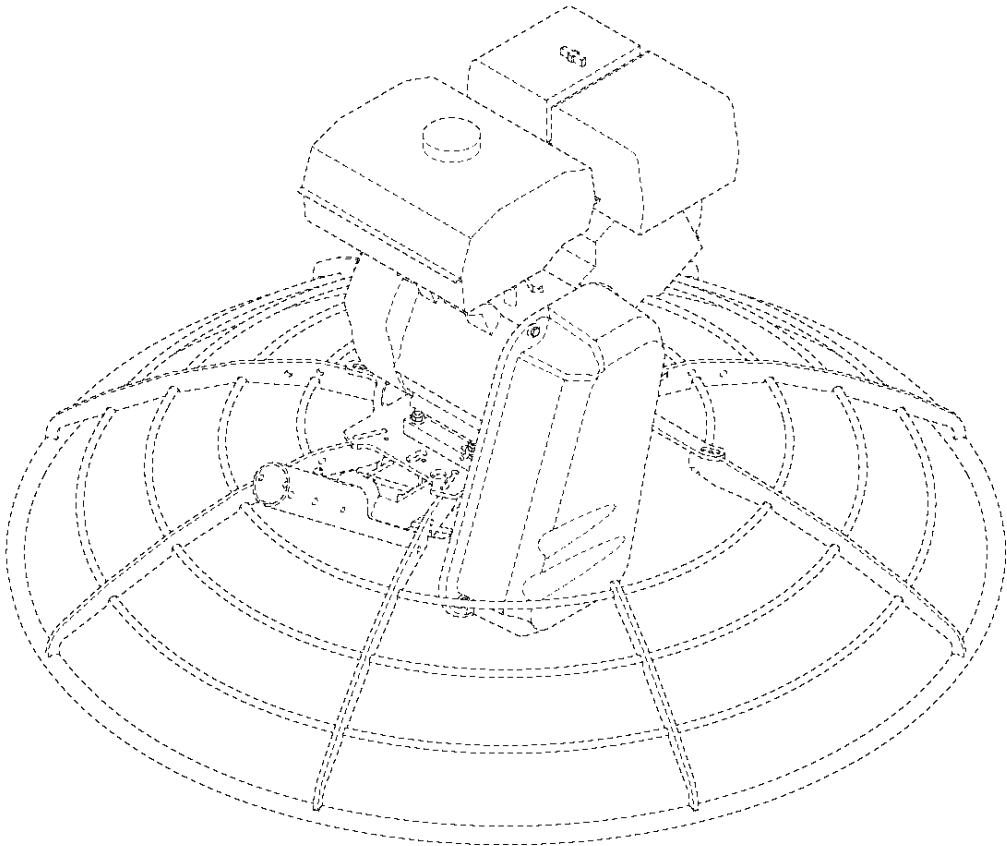

**E** CT36-8A EU  
HANDLE, ADJUSTABLE WITH TWIST PITCH

75

Ref	Part No	Description	Remark	QTY	KIT
1	599 02 65-01	HANDLE		1	75
3	599 08 70-01	SWITCH		1	75
4	599 03 79-01	NUT		1	75
5	599 00 28-01	HOLDER		1	75
6	599 08 69-01	HARNESS		1	75
7	599 00 26-01	CABLE		1	75
8	599 01 02-01	CABLE		1	75
9	599 01 08-01	LEVER		1	75
10	599 12 50-01	KNOB		1	75
11	599 01 07-01	PLATE		1	75
12	599 00 29-01	BEARING		1	75
13	599 17 22-01	PIN	1/4 x 1-3/8"	1	75
14	599 16 88-01	RETAINER RING	9	1	75
15	599 00 41-01	SPRING		1	75
16	599 16 96-01	BALL		1	75
17	599 16 22-01	CABLE		2	75
18	725 24 64-51	SCREW EHHM	M8x65, ISO4014, Zn, 25Nm/18ft.lbs	2	75
19	725 23 64-71	SCREW EHHM	M6x10, ISO4017, 8.8, ZPB, 5Nm/4ft.lbs	1	75
21	599 16 05-01	SCREW	M4x16, 5Nm/4ft.lbs	1	75
22	599 17 72-01	SCREW	M5x16	2	75
23	522 91 94-01	LOCK NUT	M8, ISO7040, 6H, A2	3	75
24	732 21 14-01	LOCK NUT	M5, ISO7040, 6H, A2	2	75
26	734 11 78-01	WASHER	M12, 13x24x2.5, ISO7090, 200HV, ZPB	1	75
34	599 03 93-01	SPACER	1/4 x 0.17 x 3/8	1	75
35	599 17 21-01	SLEEVE	3/4x2.0x9.0in	1	75
36	599 04 05-01	CAP		2	75
38	599 03 85-01	PAD		1	75
39	599 02 75-01	WIRING		1	75
41	598 98 62-01	CHEMICAL	25Nm/18ft.lbs	1	75, 8
43	599 01 89-01	BLOCK		1	75
44	725 24 55-51	SCREW	M8x30, ISO4017, 8.8, ZPB, 25Nm/18ft.lbs	2	75
48	599 03 07-01	HANDLE		1	75
49	599 08 65-01	HANDLE		1	75
75	598 92 68-08	HANDLE	Complete	1	

**F** CT36-8A EU  
LIFT BRACKET KIT, LONG

LIFT BRACKET KIT, LONG

CT36-8A EU, 970465510, 2020-02

Ref	Part No	Description	Remark	QTY KIT	
1	598 92 73-01	BRACKET		1	
2	599 00 83-01	BRACKET	36	1	1
3	725 24 53-71	SCREW EHHM	M8 x 2525Nm/18ft.lbs	4	1
4	522 91 94-01	LOCK NUT	M8, DIN985	4	1

**G** CT36-8A EU  
LIFT BRACKET KIT, SHORT

LIFT BRACKET KIT, SHORT

CT36-8A EU, 970465510, 2020-02

Ref	Part No	Description	Remark	QTY KIT	
1	598 92 88-01	LIFT	36in	1	
2	599 22 79-01	BRACKET	36in	1	1
3	725 24 53-71	SCREW EHHM	M8x25, ISO4017, ZPB, 25Nm/18ft.lbs	4	1
4	522 91 94-01	LOCK NUT	M8, DIN985	4	1