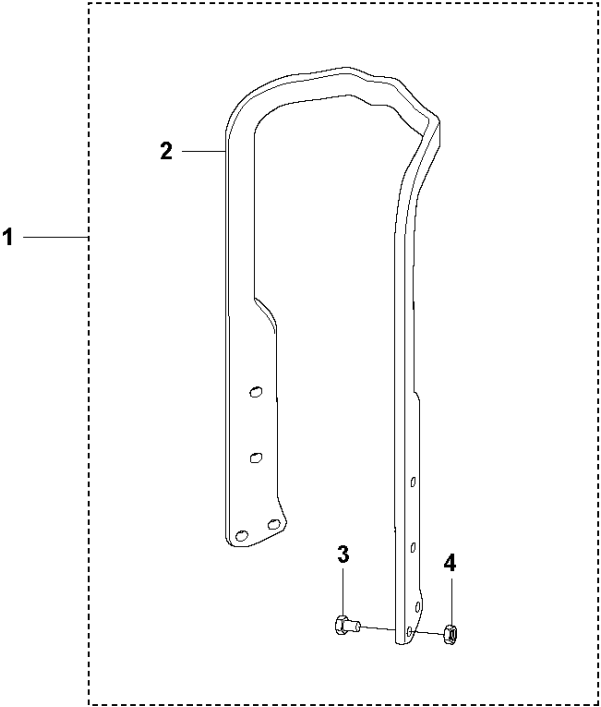

F CT36-8A EU
LIFT BRACKET KIT, LONG

LIFT BRACKET KIT, LONG

CT36-8A EU, 970465510, 2020-02

Ref	Part No	Description	Remark	QTY KIT	
1	598 92 73-01	BRACKET		1	
2	599 00 83-01	BRACKET	36	1	1
3	725 24 53-71	SCREW EHHM	M8 x 2525Nm/18ft.lbs	4	1
4	522 91 94-01	LOCK NUT	M8, DIN985	4	1