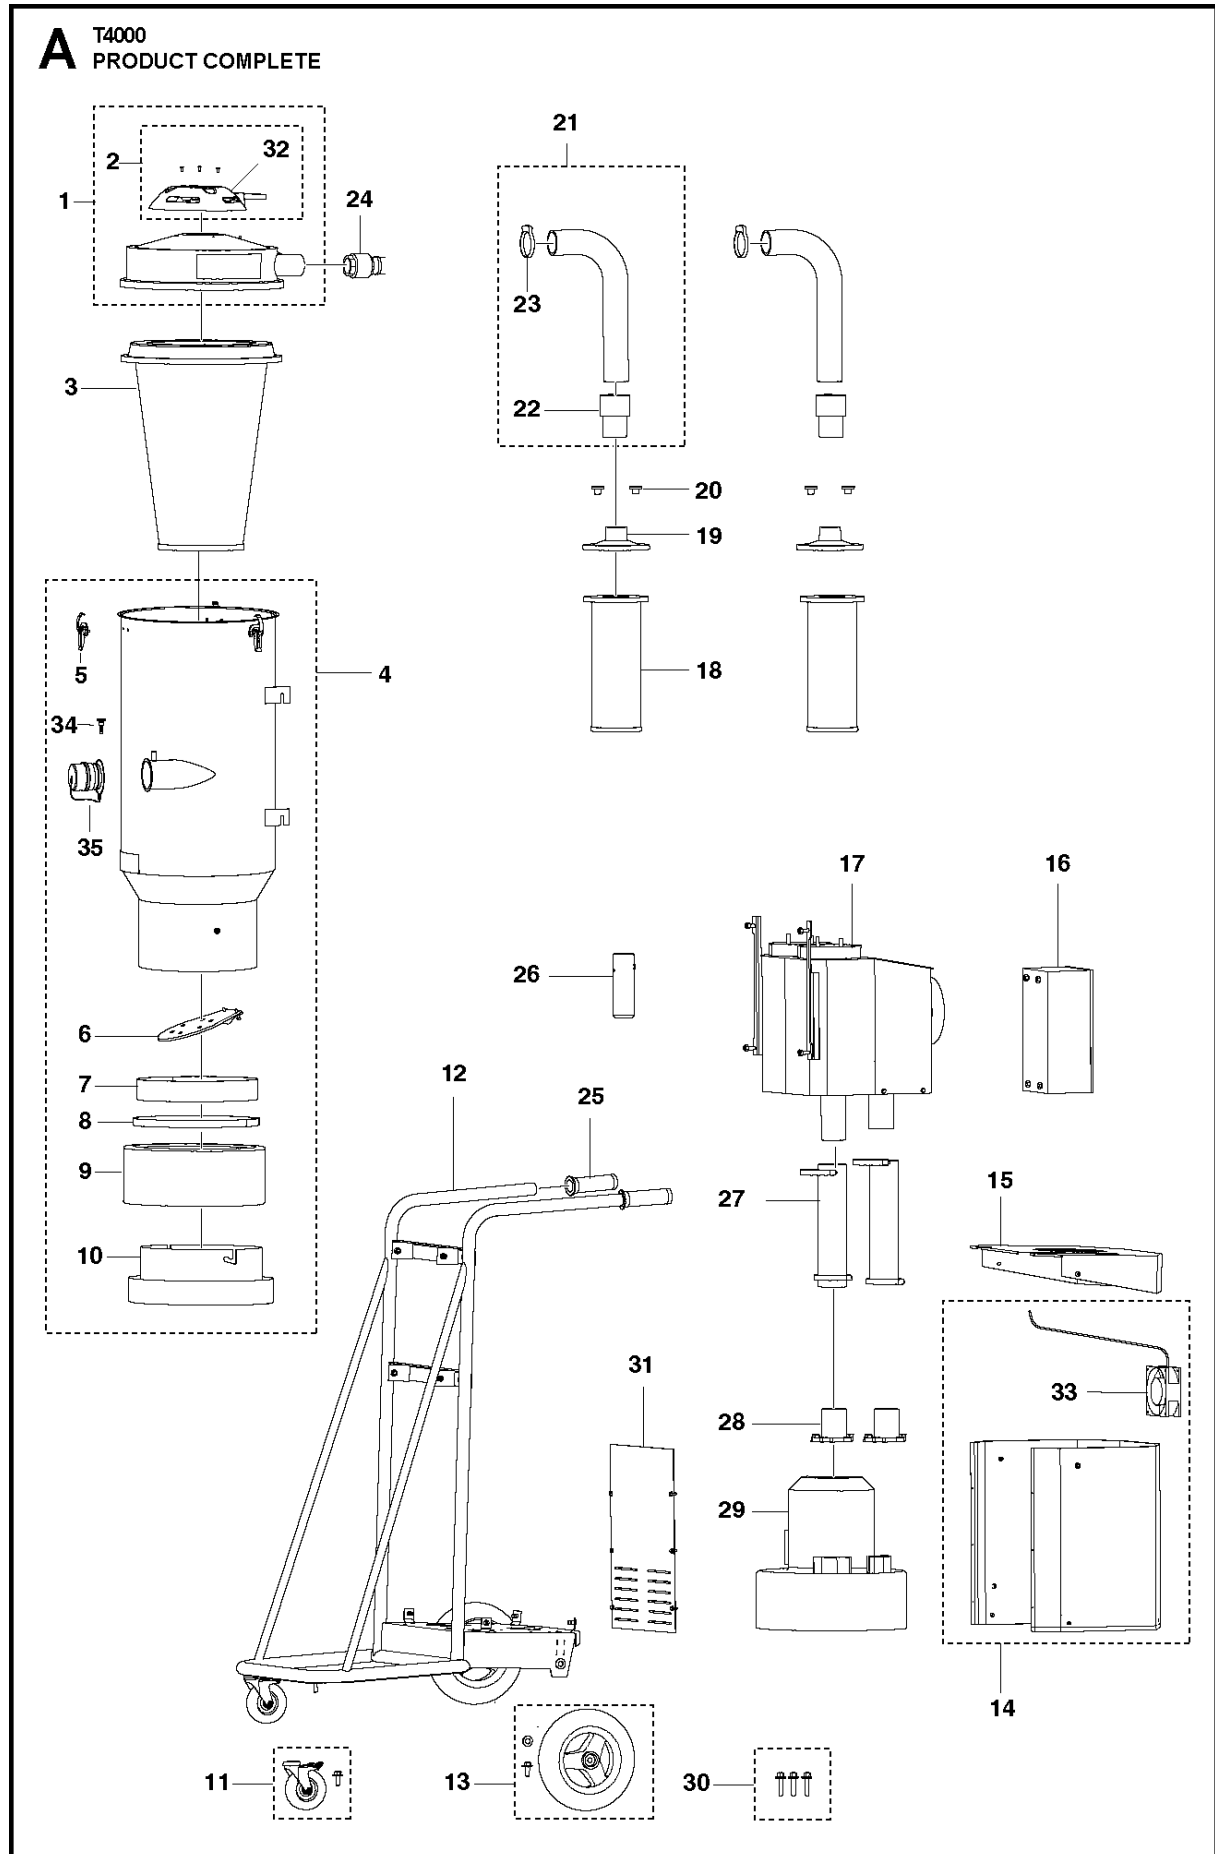

SPARE PARTS LIST

DUST AND SLURRY MANAGEMENT

T 4000, 2019-12

PRODUCT COMPLETE

T 4000, 2019-12

Ref	Part No	Description	Remark	QTY KIT	
1	598 81 04-02	TANK CAP ASSY		1	
2	590 41 50-02	VALVE		1	1
3	590 43 02-02	FILTER	Pre-filer	1	
4	590 47 85-02	TANK		1	
5	590 39 64-01	HOLDER KIT		3	4
6	590 39 86-01	FLAP		1	4
7	590 40 23-01	SEAL		1	4
8	590 40 18-01	STRAP		1	4
9	590 42 92-01	DUST BAG		1	4
10	590 42 69-01	HOLDER		1	4
11	590 39 72-01	WHEEL KIT		1	
12	590 44 94-01	FRAME		1	
13	590 39 70-01	REAR WHEEL		1	
14	598 79 42-02	MOTOR HOUSING		1	
15	598 79 41-01	MOTOR COVER		1	
16	598 79 43-01	ELECTRONIC BOX		1	
17	598 79 44-01	FILTER HOUSING		1	
18	590 42 98-01	FILTER	HEPA	2	
19	590 39 89-01	FILTER COVER		2	
20	590 40 07-01	NUT		4	
21	598 79 45-01	HOSE KIT		1	
22	590 43 81-01	HOSE		2	21
23	590 40 08-01	HOSE CLAMP		2	21
24	590 43 21-01	CHECK VALVE		1	
25	590 44 91-02	GRIP		1	
26	590 42 64-01	HOLDER		1	
27	598 79 46-01	HOSE KIT		1	
28	598 79 47-01	HOSE CONNECTOR		1	
29	591 96 75-01	ENGINE		1	
30	598 79 50-01	SUPPORT KIT		1	
31	590 44 90-01	COVER PLATE		1	
32	590 39 96-02	COVER KIT		1	1, 2
33	592 02 90-01	FAN		1	14
34	590 40 16-01	LOCKING PIN		1	4
35	590 42 67-01	LID		1	4