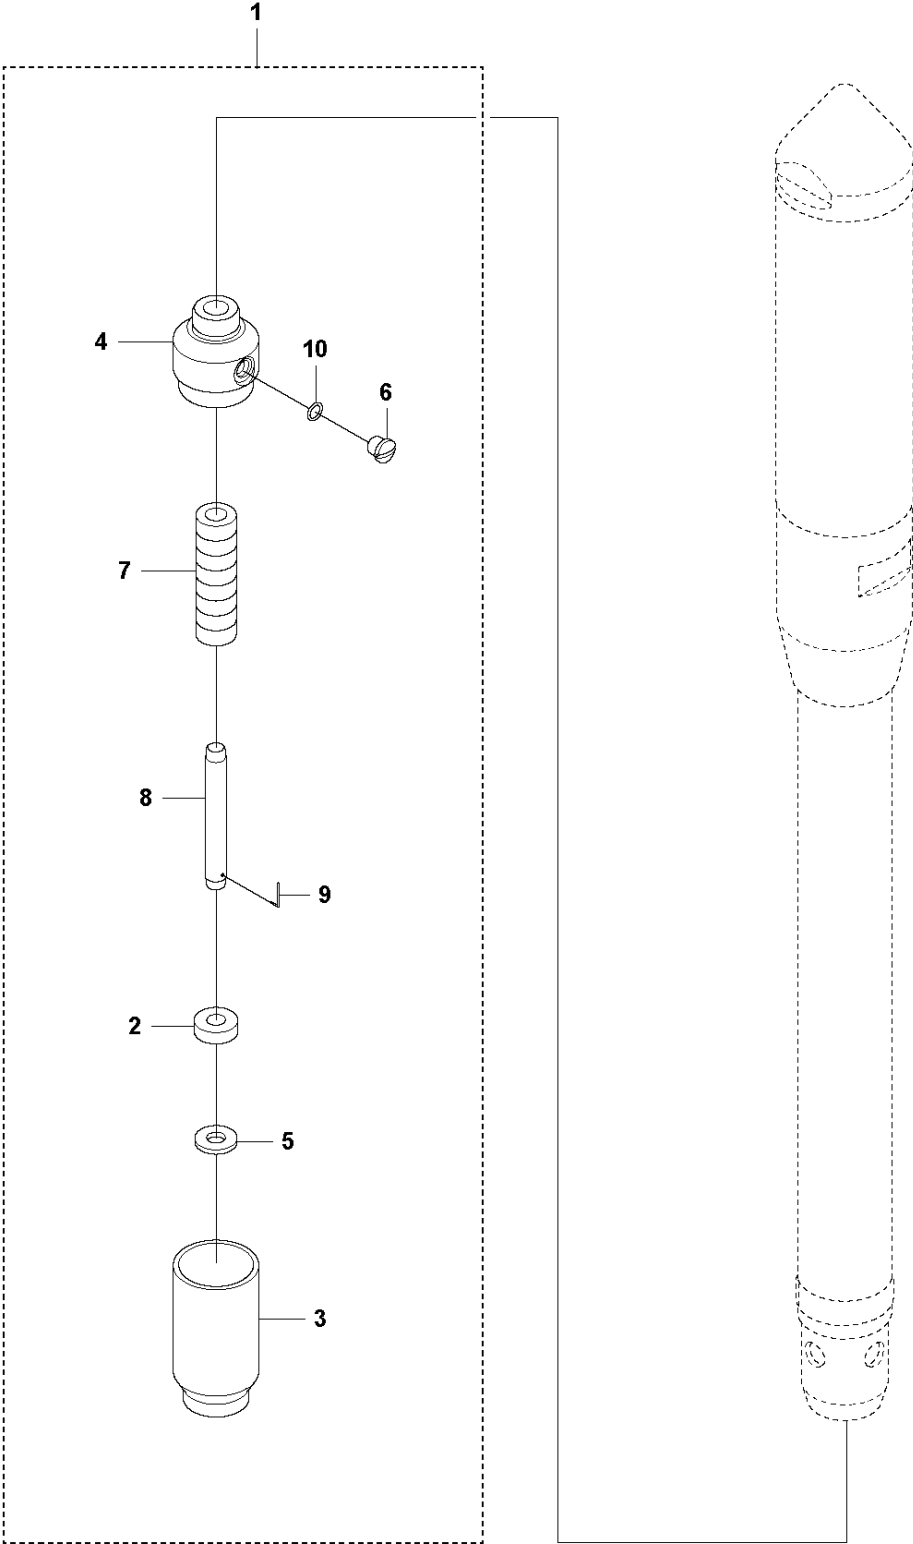

SPARE PARTS LIST

POKERS

AY 27, 4812050818, 4812050881,
4812050882, 2019-08

A AY 27
PRODUCT COMPLETE

PRODUCT COMPLETE

AY 27, 4812050818, 4812050881, 4812050882, 2019-08

Ref	Part No	Description	Remark	QTY KIT
1	594 78 96-01	NOZZLE		1
2	594 26 75-01	O-RING	14x2 NBR 70 shore	2
3	594 40 14-01	ROTOR		1
4	594 27 43-01	WING NUT		1
5	595 16 88-01	TUBE		1
6	594 27 44-01	FLANGE		1
7	595 52 09-01	CAP		1
8	594 27 93-01	CLAMP		2
9	594 25 50-01	HOSE		1
10	594 25 51-02	HOSE	2.1 meters	1
11	594 25 42-02	HOSE	2 meters	1
12	594 28 53-01	CLAMP		1
13	595 16 89-01	NIPPLE		1
14	595 46 14-01	NIPPLE		1
15	594 52 76-01	O-RING	15.1x2.7 NBR 70 shore	1
16	595 14 14-01	RIVET		2
17	594 25 51-03	HOSE	4.1 meters	1
18	594 25 51-04	HOSE	6.1 meters	1
19	594 25 42-03	HOSE	4 meters	1
20	594 25 42-04	HOSE	6 meters	1
21	595 46 15-01	LUBRICATION NIPPLE	Lubricator, optional	1
22	594 28 00-01	HANDLE	Quick coupling	1

B AY 27
QUICK COUPLING W/ BALL-STOP VALVE

QUICK COUPLING W/ BALL-STOP VALVE AY 27, 4812050818, 4812050881, 4812050882, 2019-08

Ref	Part No	Description	Remark	QTY KIT	
1	594 28 00-01	HANDLE	Quick coupling w/ ball-stop valve, complete	1	
2	594 28 01-01	BODY		1	1
3	594 79 12-01	BUSHING		1	1
4	594 28 02-01	UNIT		1	1
5	594 28 03-01	SCREW		1	1
6	594 28 05-01	O-RING	42.3x3 NBR 70 shore	2	1
7	594 28 04-01	BALL		1	1
8	594 25 53-01	COUPLING		1	1
9	594 25 37-01	FILTER		1	1
10	594 25 39-01	SEAL		1	1

C AY 27
LUBRICATOR

LUBRICATOR

AY 27, 4812050818, 4812050881, 4812050882, 2019-08

Ref	Part No	Description	Remark	QTY KIT	
1	595 46 15-01	LUBRICATION NIPPLE	Lubricator, complete	1	
2	595 16 92-01	WASHER		1	1
3	595 16 91-01	BODY		1	1
4	595 16 90-01	HOLDER		1	1
5	594 81 93-01	WASHER		1	1
6	594 25 76-01	SCREW		1	1
7	595 14 60-01	RING		8	1
8	595 15 14-01	TUBE		1	1
9	594 79 51-01	WIRE		2	1
10	598 64 71-01	O-RING	9.25x1.78 NBR 70 shore	1	1