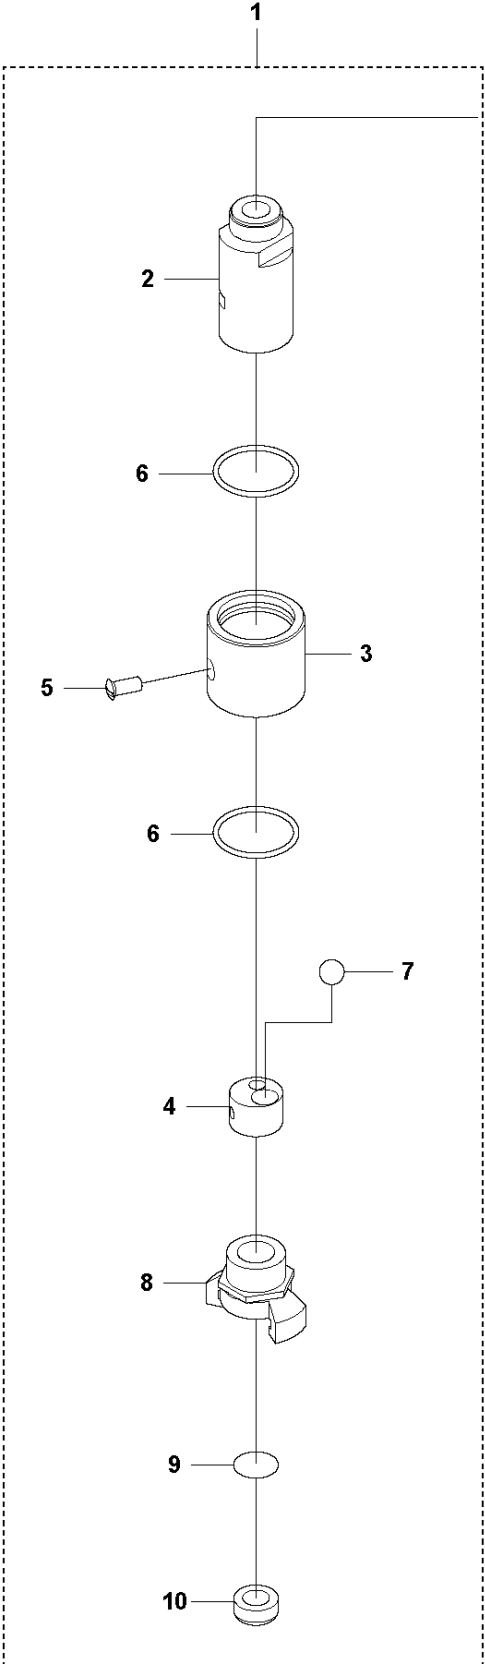

SPARE PARTS LIST

POKERS

AY 27, 4812050818, 4812050881,
4812050882, 2019-08

A AY 27
PRODUCT COMPLETE

PRODUCT COMPLETE

AY 27, 4812050818, 4812050881, 4812050882, 2019-08

Ref	Part No	Description	Remark	QTY KIT
1	594 78 96-01	NOZZLE		1
2	594 26 75-01	O-RING	14x2 NBR 70 shore	2
3	594 40 14-01	ROTOR		1
4	594 27 43-01	WING NUT		1
5	595 16 88-01	TUBE		1
6	594 27 44-01	FLANGE		1
7	595 52 09-01	CAP		1
8	594 27 93-01	CLAMP		2
9	594 25 50-01	HOSE		1
10	594 25 51-02	HOSE	2.1 meters	1
11	594 25 42-02	HOSE	2 meters	1
12	594 28 53-01	CLAMP		1
13	595 16 89-01	NIPPLE		1
14	595 46 14-01	NIPPLE		1
15	594 52 76-01	O-RING	15.1x2.7 NBR 70 shore	1
16	595 14 14-01	RIVET		2
17	594 25 51-03	HOSE	4.1 meters	1
18	594 25 51-04	HOSE	6.1 meters	1
19	594 25 42-03	HOSE	4 meters	1
20	594 25 42-04	HOSE	6 meters	1
21	595 46 15-01	LUBRICATION NIPPLE	Lubricator, optional	1
22	594 28 00-01	HANDLE	Quick coupling	1

B AY 27
QUICK COUPLING W/ BALL-STOP VALVE

QUICK COUPLING W/ BALL-STOP VALVE AY 27, 4812050818, 4812050881, 4812050882, 2019-08

Ref	Part No	Description	Remark	QTY KIT	
1	594 28 00-01	HANDLE	Quick coupling w/ ball-stop valve, complete	1	
2	594 28 01-01	BODY		1	1
3	594 79 12-01	BUSHING		1	1
4	594 28 02-01	UNIT		1	1
5	594 28 03-01	SCREW		1	1
6	594 28 05-01	O-RING	42.3x3 NBR 70 shore	2	1
7	594 28 04-01	BALL		1	1
8	594 25 53-01	COUPLING		1	1
9	594 25 37-01	FILTER		1	1
10	594 25 39-01	SEAL		1	1

C AY 27
LUBRICATOR

LUBRICATOR

AY 27, 4812050818, 4812050881, 4812050882, 2019-08

Ref	Part No	Description	Remark	QTY KIT	
1	595 46 15-01	LUBRICATION NIPPLE	Lubricator, complete	1	
2	595 16 92-01	WASHER		1	1
3	595 16 91-01	BODY		1	1
4	595 16 90-01	HOLDER		1	1
5	594 81 93-01	WASHER		1	1
6	594 25 76-01	SCREW		1	1
7	595 14 60-01	RING		8	1
8	595 15 14-01	TUBE		1	1
9	594 79 51-01	WIRE		2	1
10	598 64 71-01	O-RING	9.25x1.78 NBR 70 shore	1	1