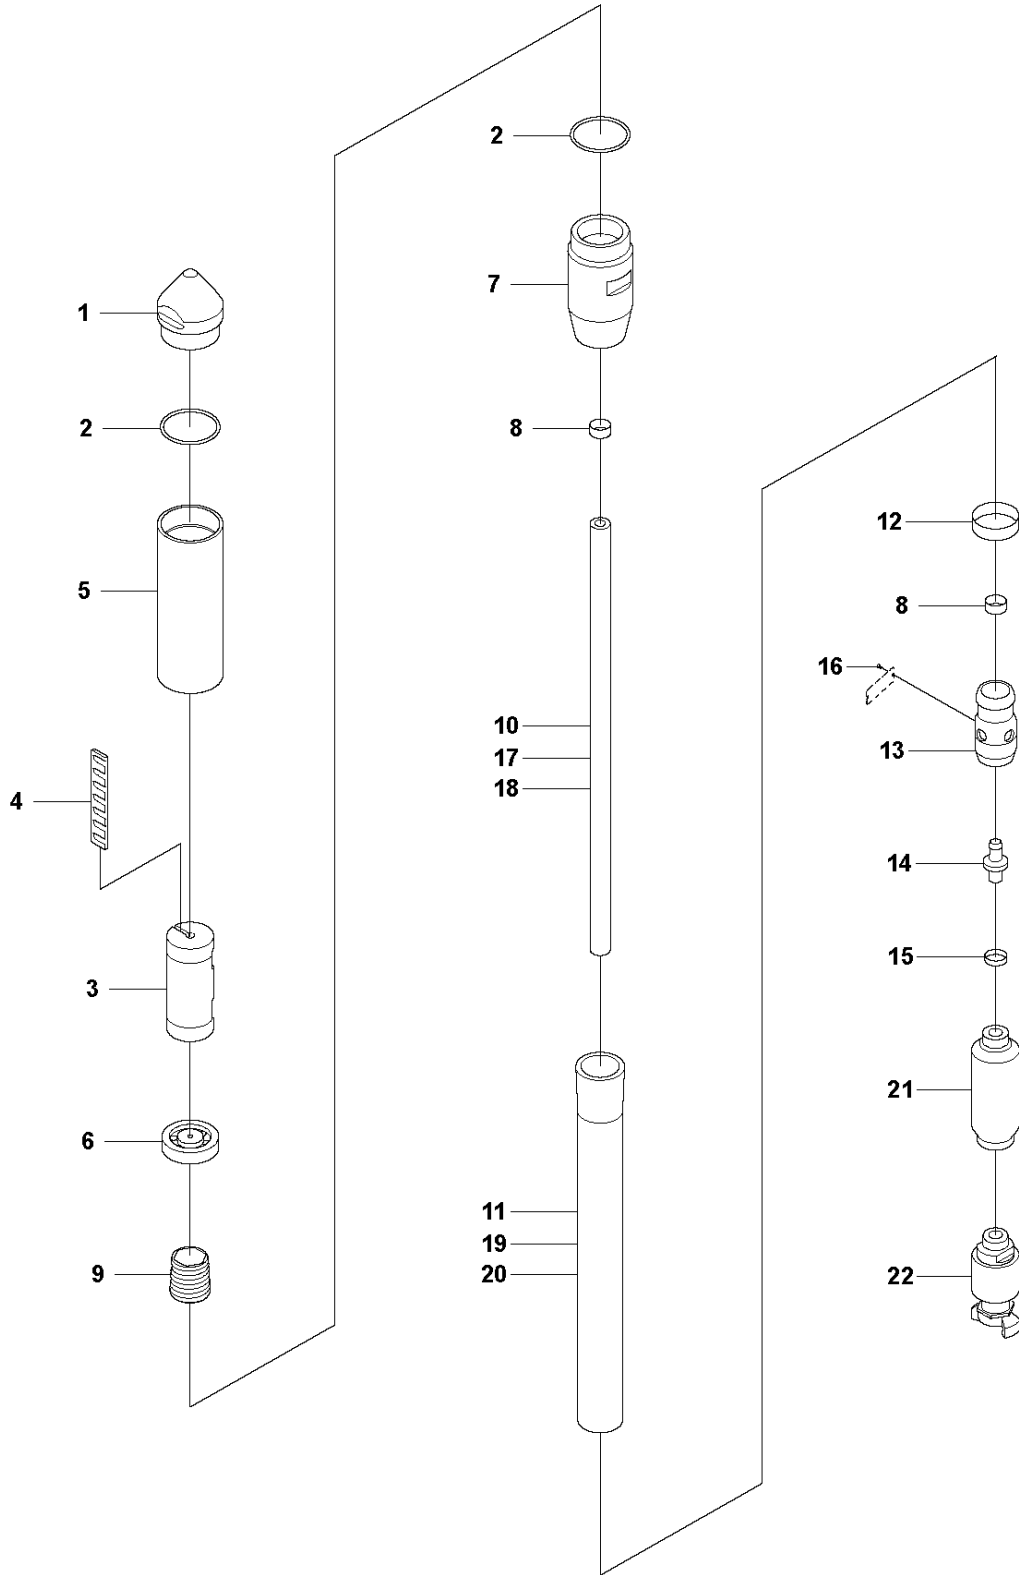

SPARE PARTS LIST

POKERS

AY 27, 4812050818, 4812050881,
4812050882, 2019-08

A AY 27
PRODUCT COMPLETE

PRODUCT COMPLETE

AY 27, 4812050818, 4812050881, 4812050882, 2019-08

Ref	Part No	Description	Remark	QTY KIT
1	594 78 96-01	NOZZLE		1
2	594 26 75-01	O-RING	14x2 NBR 70 shore	2
3	594 40 14-01	ROTOR		1
4	594 27 43-01	WING NUT		1
5	595 16 88-01	TUBE		1
6	594 27 44-01	FLANGE		1
7	595 52 09-01	CAP		1
8	594 27 93-01	CLAMP		2
9	594 25 50-01	HOSE		1
10	594 25 51-02	HOSE	2.1 meters	1
11	594 25 42-02	HOSE	2 meters	1
12	594 28 53-01	CLAMP		1
13	595 16 89-01	NIPPLE		1
14	595 46 14-01	NIPPLE		1
15	594 52 76-01	O-RING	15.1x2.7 NBR 70 shore	1
16	595 14 14-01	RIVET		2
17	594 25 51-03	HOSE	4.1 meters	1
18	594 25 51-04	HOSE	6.1 meters	1
19	594 25 42-03	HOSE	4 meters	1
20	594 25 42-04	HOSE	6 meters	1
21	595 46 15-01	LUBRICATION NIPPLE	Lubricator, optional	1
22	594 28 00-01	HANDLE	Quick coupling	1

B AY 27
QUICK COUPLING W/ BALL-STOP VALVE

QUICK COUPLING W/ BALL-STOP VALVE AY 27, 4812050818, 4812050881, 4812050882, 2019-08

Ref	Part No	Description	Remark	QTY KIT	
1	594 28 00-01	HANDLE	Quick coupling w/ ball-stop valve, complete	1	
2	594 28 01-01	BODY		1	1
3	594 79 12-01	BUSHING		1	1
4	594 28 02-01	UNIT		1	1
5	594 28 03-01	SCREW		1	1
6	594 28 05-01	O-RING	42.3x3 NBR 70 shore	2	1
7	594 28 04-01	BALL		1	1
8	594 25 53-01	COUPLING		1	1
9	594 25 37-01	FILTER		1	1
10	594 25 39-01	SEAL		1	1

C AY 27
LUBRICATOR

LUBRICATOR

AY 27, 4812050818, 4812050881, 4812050882, 2019-08

Ref	Part No	Description	Remark	QTY KIT	
1	595 46 15-01	LUBRICATION NIPPLE	Lubricator, complete	1	
2	595 16 92-01	WASHER		1	1
3	595 16 91-01	BODY		1	1
4	595 16 90-01	HOLDER		1	1
5	594 81 93-01	WASHER		1	1
6	594 25 76-01	SCREW		1	1
7	595 14 60-01	RING		8	1
8	595 15 14-01	TUBE		1	1
9	594 79 51-01	WIRE		2	1
10	598 64 71-01	O-RING	9.25x1.78 NBR 70 shore	1	1