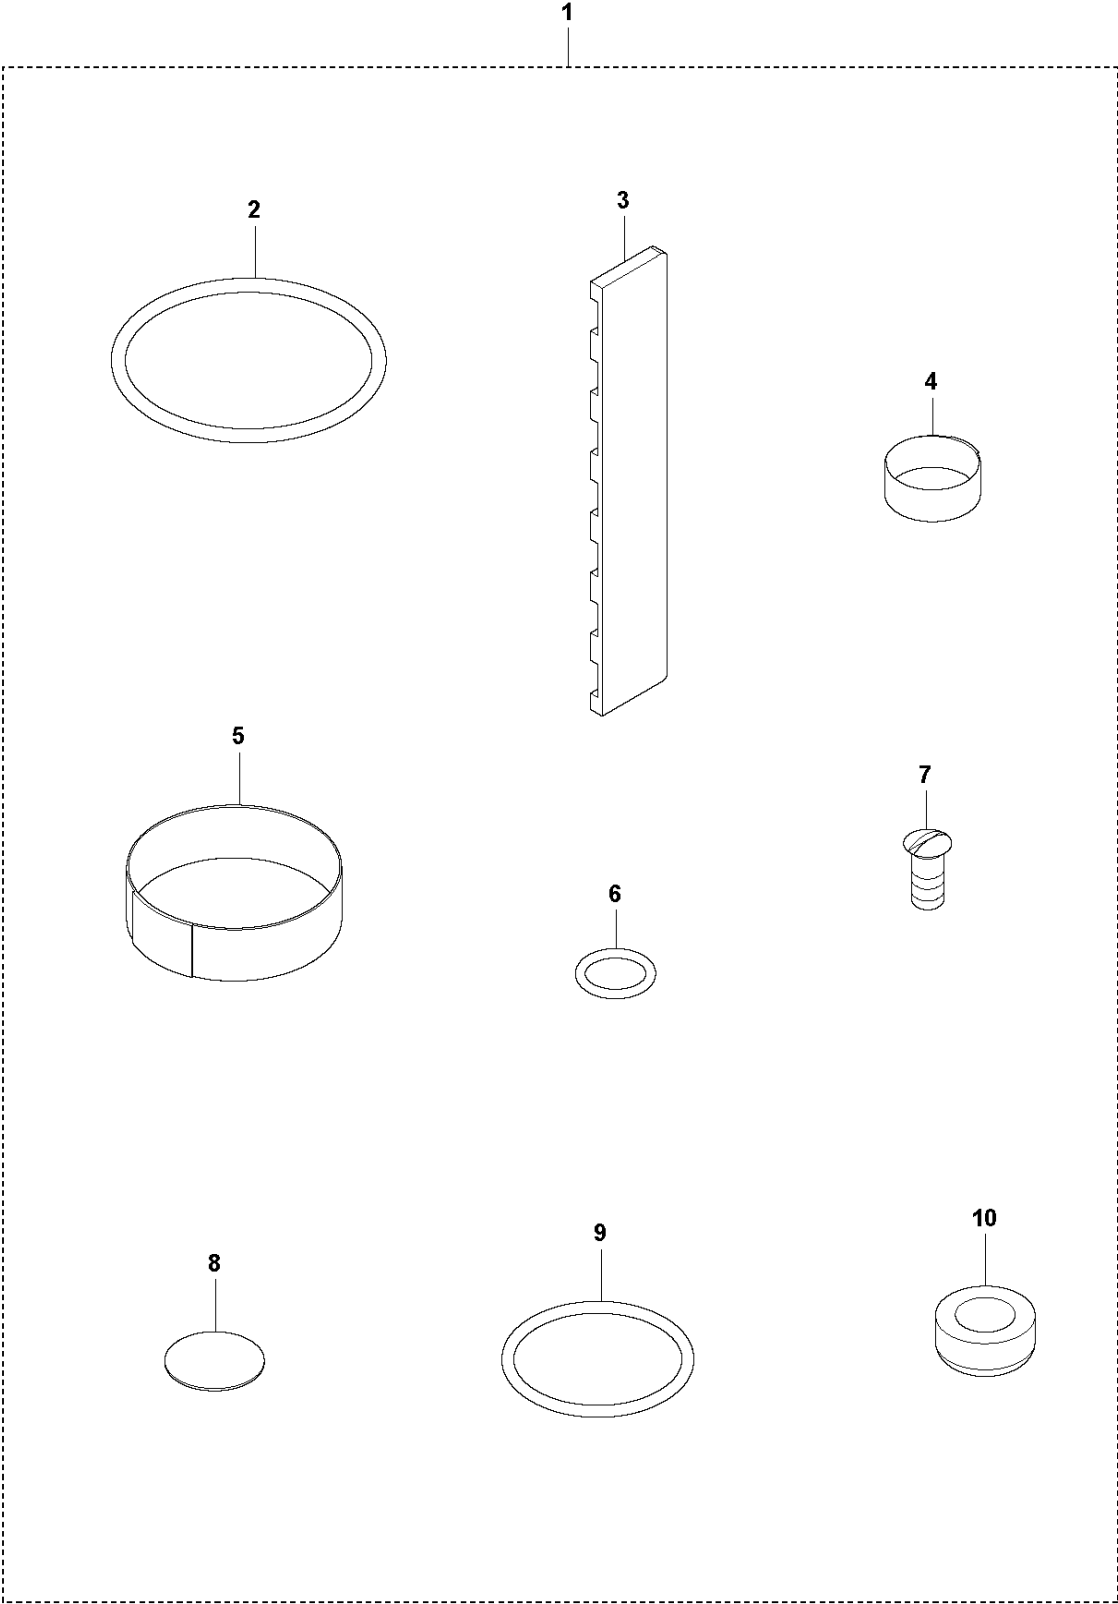

D AY 27
SERVICE KIT

SERVICE KIT

AY 27, 4812050818, 4812050881, 4812050882, 2019-08

Ref	Part No	Description	Remark	QTY KIT	
1	595 16 18-01	SERVICE KIT		1	
2	594 26 75-01	O-RING	14x2 NBR 70 shore	2	1
3	594 27 43-01	WING NUT		1	1
4	594 27 93-01	CLAMP		2	1
5	594 28 53-01	CLAMP		1	1
6	594 52 76-01	O-RING	15.1x2.7 NBR 70 shore	1	1
7	594 28 03-01	SCREW		1	1
8	594 25 37-01	FILTER		1	1
9	594 28 05-01	O-RING	42.3x3 NBR 70 shore	2	1
10	594 25 39-01	SEAL		1	1