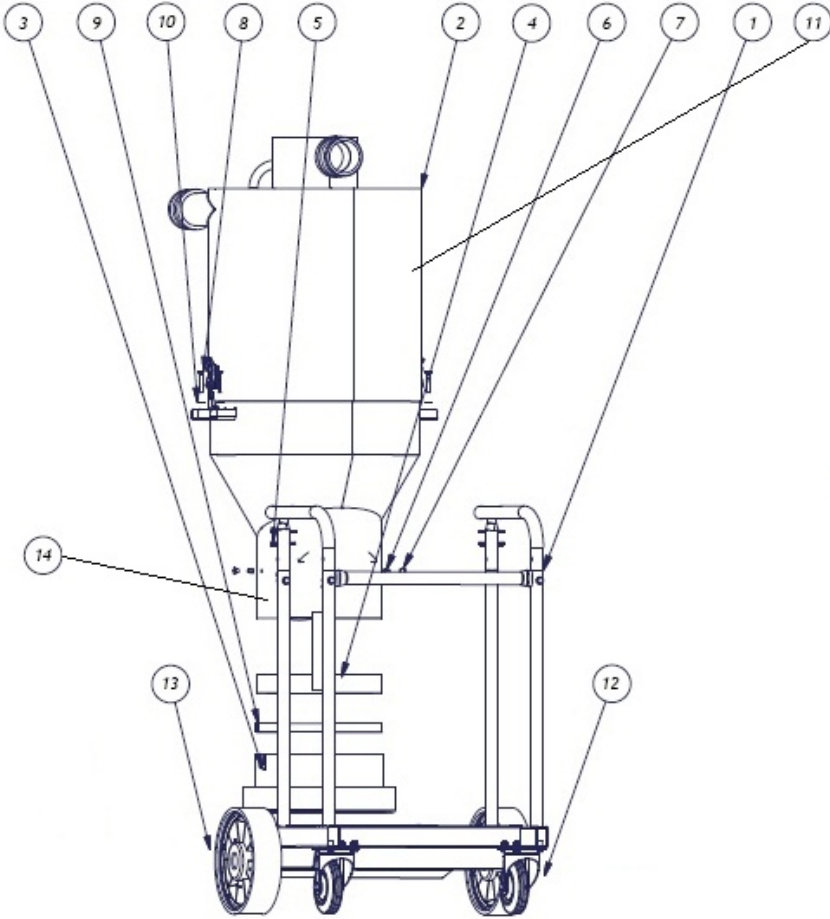

Sprängskiss C5500

Exploded view C5500

accessories

Number 967735201

| Pos | P.E Article Number (valid until 2018-02-28) | HVA Article Number (valid from 2017-11-27) | Description | QTY |
|-----------------|---|--|---|------------|
| 1 | 30103 | 592236001 | WAGON KIT (ex. C5500) | 1 |
| 2 | 201200074 | 590480001 | UPPER TANK KIT (ex. C5500) | 1 |
| 3 | 201100135 | 590426901 | LONGOPAC HOLDER KIT | 1 |
| 4 | 201100141 | 590402301 | ANTI-SKID KIT | 2 |
| 5 | N/A | N/A | | 4 |
| 6 | 200900262 | 590456901 | M6X8 SCREW FZB LOW HEAD | 2 |
| 7 | 200800326 | 590456801 | MKSM6 NUT | 2 |
| 8 | 200600606 | 590433901 | EXCENTRIC LOCK KIT | 2 |
| 9 | 201100140 | 590401801 | BELT KIT | 1 |
| 10 | 201200075 | 590480101 | LOWER TANK KIT (ex. C5500) | 1 |
| 11 | 201200071 | 590457801 | TANK CAMLOK KIT (ex. C5500) | 1 |
| 12 | 201200073 | 590458001 | SWIVEL WHEELS 2 PCS KIT (ex. C5500) | 1 |
| 13 | 201200072 | 590457901 | FRONT WHEELS 2 PCS KIT (ex. C5500) | 1 |
| 14 | 200600621 | 590456601 | FLAP COMPLETE DIMENSION 215 mm (2503) | 1 |
| (Accessories) 1 | 200900054 | 590437001 | PU76/10 ANTISTATIC HOSE 2xCAMLOK FEMALE | 1 |