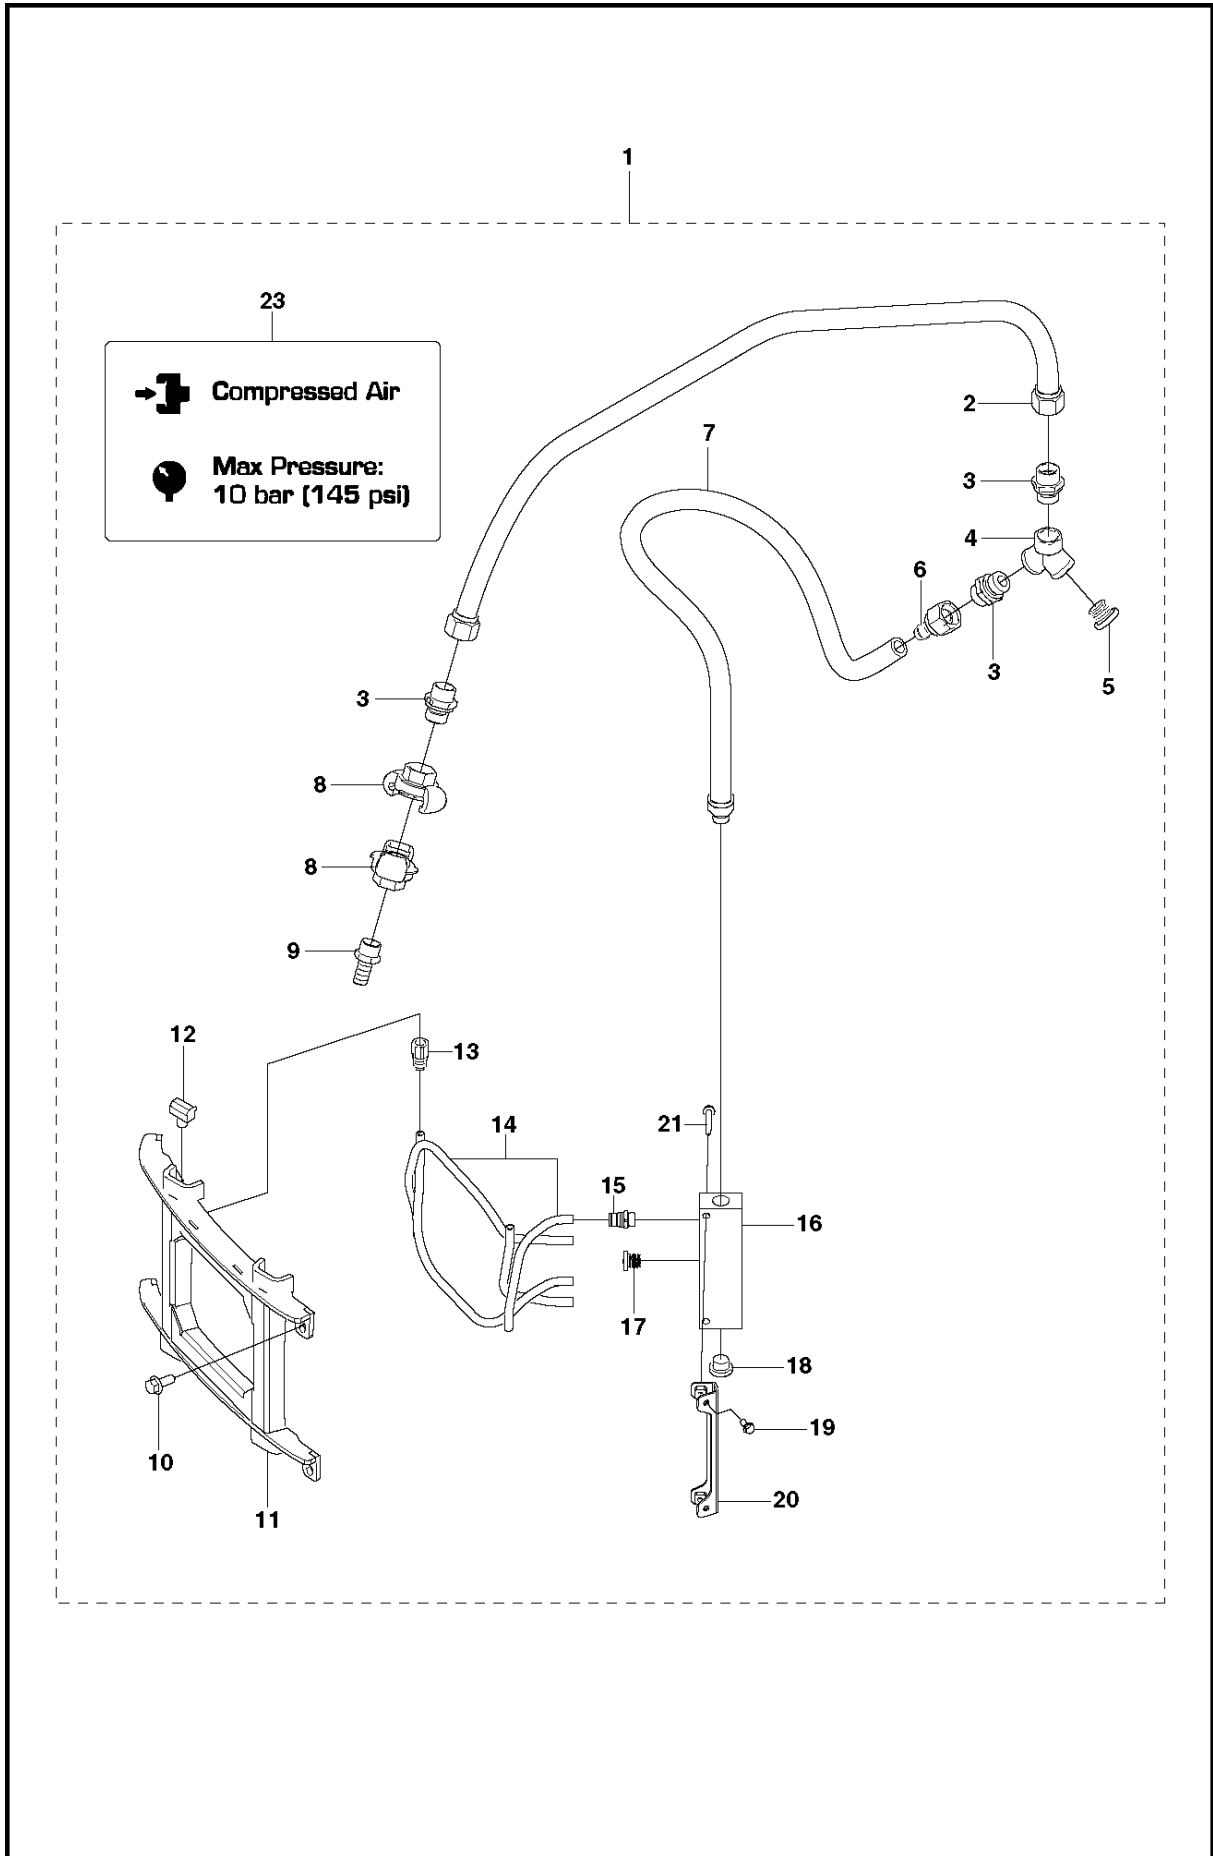

SPARE PARTS LIST

ACCESSORIES AND TOOLS

COOLING PACKAGE

Ref	Part No	Description	Remark	QTY KIT	
1	586 70 25-01	ATTACHMENT KIT		1	
2	586 47 27-01	HOSE ASSY		1	1
3	586 47 53-01	ADAPTER		3	1
4	586 47 21-01	Y-COUPLING		1	1
5	506 17 25-01	PLUG		1	1
6	586 47 48-01	HOSE CONNECTOR		1	1
7	586 47 52-01	HOSE ASSY		1	1
8	586 47 20-01	COUPLING		2	1
9	586 54 23-01	HOSE CONNECTOR		1	1
10	725 54 53-01	SCREW IHSCM		4	1
11	586 98 31-01	WASHER		4	1
12	586 29 90-01	FRAME		1	1
13	586 20 59-01	AIR NOZZLE		4	1
14	586 20 52-01	HOSE CONNECTOR		4	1
15	587 18 62-01	HOSE ASSY		1	1
16	586 20 57-01	HOSE CONNECTOR		4	1
17	585 38 52-01	DISTRIBUTOR		1	1
18	531 11 93-41	PLUG		1	1
19	586 54 43-01	PLUG		1	1
20	503 20 00-08	SCREW EHHFM		2	1
21	586 62 72-01	SCREW		2	1
22	586 65 78-01	STICKER		1	1

Ref	Part No	Description	Remark	QTY KIT	
1	586 70 27-01	ATTACHMENT KIT		1	
2	586 47 27-01	HOSE ASSY		1	1
3	586 47 53-01	ADAPTER		3	1
4	586 47 21-01	Y-COUPLING		1	1
5	506 17 25-01	PLUG		1	1
6	586 47 48-01	HOSE CONNECTOR		1	1
7	586 47 52-01	HOSE ASSY		1	1
8	586 47 20-01	COUPLING		2	1
9	586 54 23-01	HOSE CONNECTOR		1	1
10	522 66 87-01	SCREW EHHFM		4	1
11	586 29 90-01	FRAME		1	1
12	586 20 59-01	AIR NOZZLE		4	1
13	586 20 52-01	HOSE CONNECTOR		4	1
14	587 18 62-01	HOSE ASSY		1	1
15	586 20 57-01	HOSE CONNECTOR		4	1
16	585 38 52-01	DISTRIBUTOR		1	1
17	531 11 93-41	PLUG		1	1
18	586 54 43-01	PLUG		1	1
19	503 20 00-03	SCREW EHHFM		1	1
20	586 44 84-01	BRACKET		1	1
21	503 20 00-06	SCREW EHHFM		2	1
23	586 65 78-01	STICKER		1	1