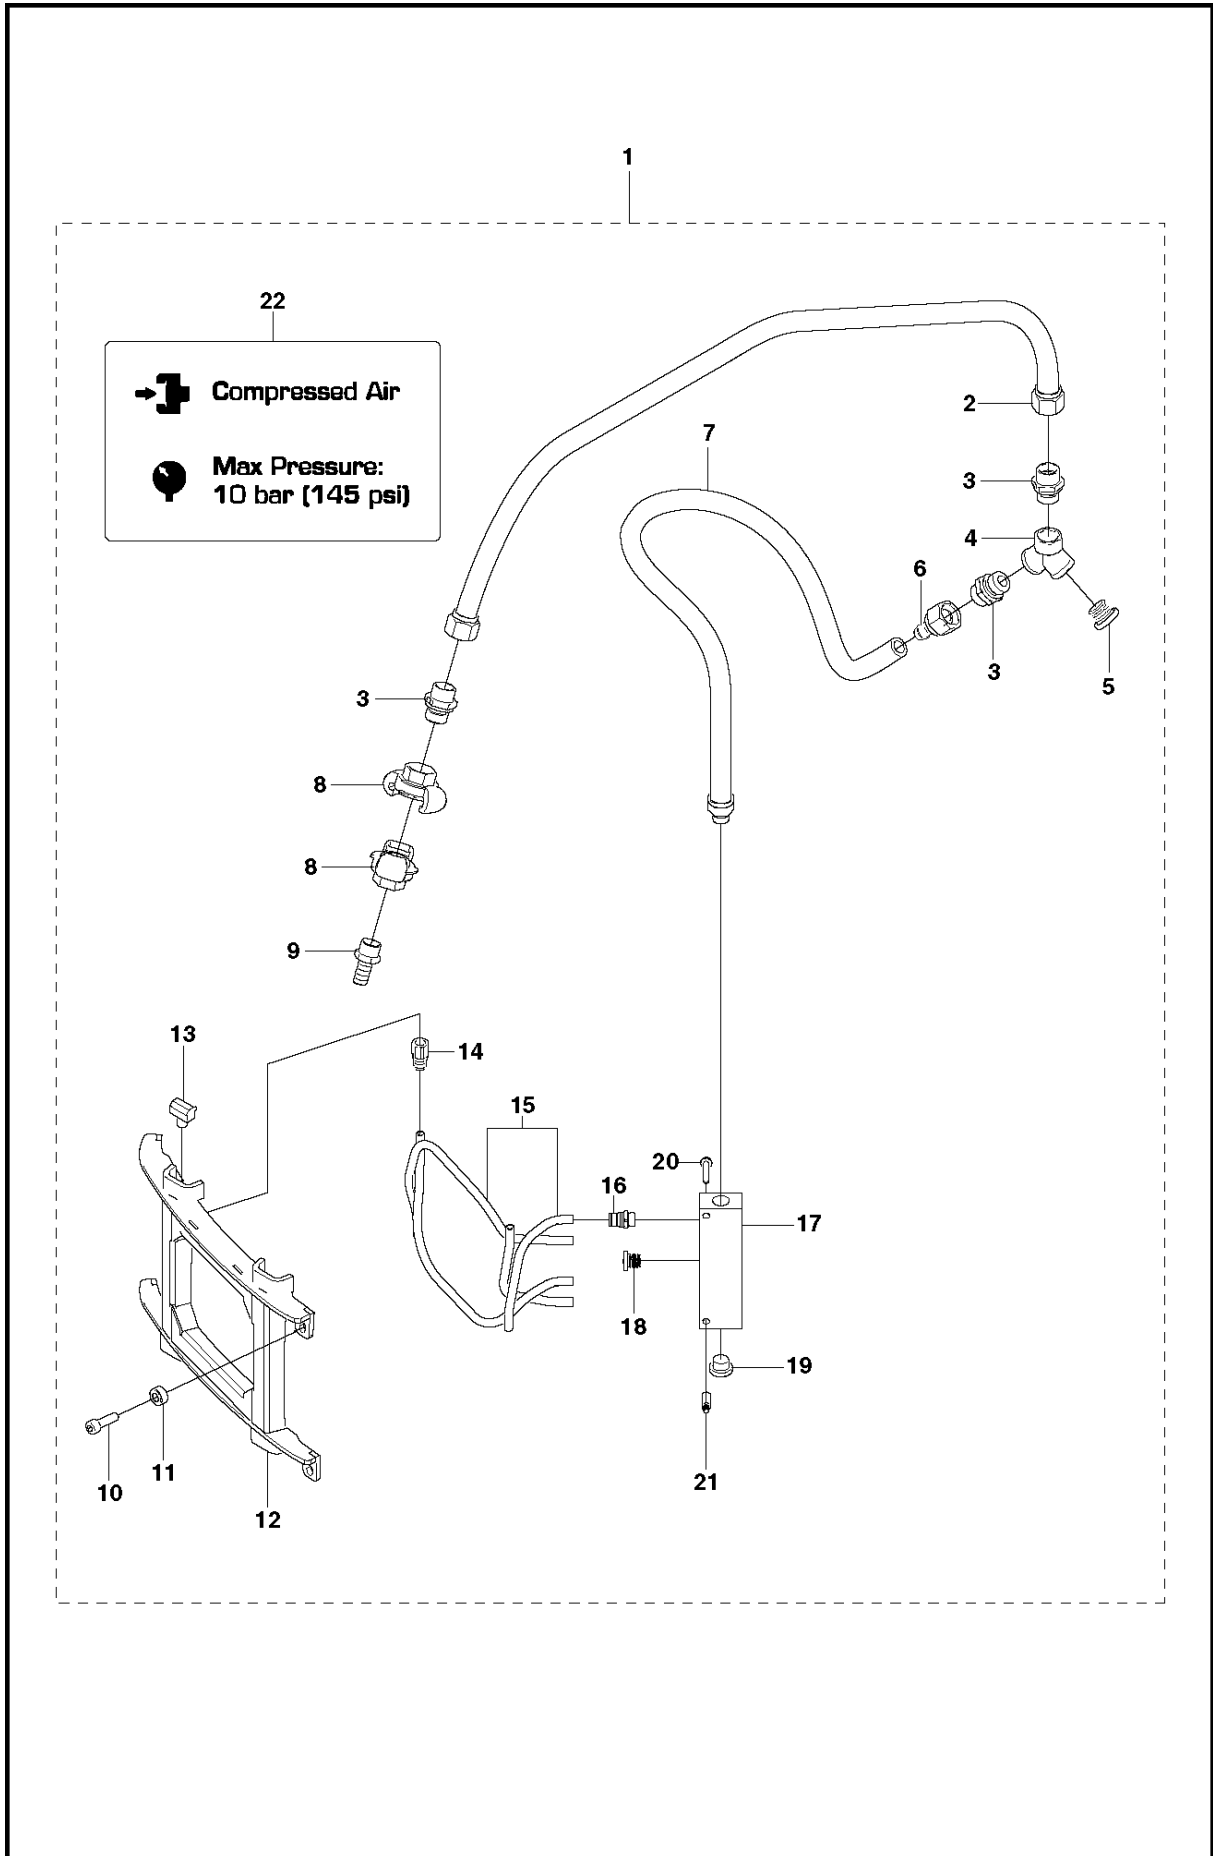

SPARE PARTS LIST

ACCESSORIES AND TOOLS

COOLING PACKAGE

Ref	Part No	Description	Remark	QTY KIT	
1	586 70 25-01	ATTACHMENT KIT		1	
2	586 47 27-01	HOSE ASSY		1	1
3	586 47 53-01	ADAPTER		3	1
4	586 47 21-01	Y-COUPLING		1	1
5	506 17 25-01	PLUG		1	1
6	586 47 48-01	HOSE CONNECTOR		1	1
7	586 47 52-01	HOSE ASSY		1	1
8	586 47 20-01	COUPLING		2	1
9	586 54 23-01	HOSE CONNECTOR		1	1
10	725 54 53-01	SCREW IHSCM		4	1
11	586 98 31-01	WASHER		4	1
12	586 29 90-01	FRAME		1	1
13	586 20 59-01	AIR NOZZLE		4	1
14	586 20 52-01	HOSE CONNECTOR		4	1
15	587 18 62-01	HOSE ASSY		1	1
16	586 20 57-01	HOSE CONNECTOR		4	1
17	585 38 52-01	DISTRIBUTOR		1	1
18	531 11 93-41	PLUG		1	1
19	586 54 43-01	PLUG		1	1
20	503 20 00-08	SCREW EHHFM		2	1
21	586 62 72-01	SCREW		2	1
22	586 65 78-01	STICKER		1	1

Ref	Part No	Description	Remark	QTY KIT	
1	586 70 27-01	ATTACHMENT KIT		1	
2	586 47 27-01	HOSE ASSY		1	1
3	586 47 53-01	ADAPTER		3	1
4	586 47 21-01	Y-COUPLING		1	1
5	506 17 25-01	PLUG		1	1
6	586 47 48-01	HOSE CONNECTOR		1	1
7	586 47 52-01	HOSE ASSY		1	1
8	586 47 20-01	COUPLING		2	1
9	586 54 23-01	HOSE CONNECTOR		1	1
10	522 66 87-01	SCREW EHHFM		4	1
11	586 29 90-01	FRAME		1	1
12	586 20 59-01	AIR NOZZLE		4	1
13	586 20 52-01	HOSE CONNECTOR		4	1
14	587 18 62-01	HOSE ASSY		1	1
15	586 20 57-01	HOSE CONNECTOR		4	1
16	585 38 52-01	DISTRIBUTOR		1	1
17	531 11 93-41	PLUG		1	1
18	586 54 43-01	PLUG		1	1
19	503 20 00-03	SCREW EHHFM		1	1
20	586 44 84-01	BRACKET		1	1
21	503 20 00-06	SCREW EHHFM		2	1
23	586 65 78-01	STICKER		1	1