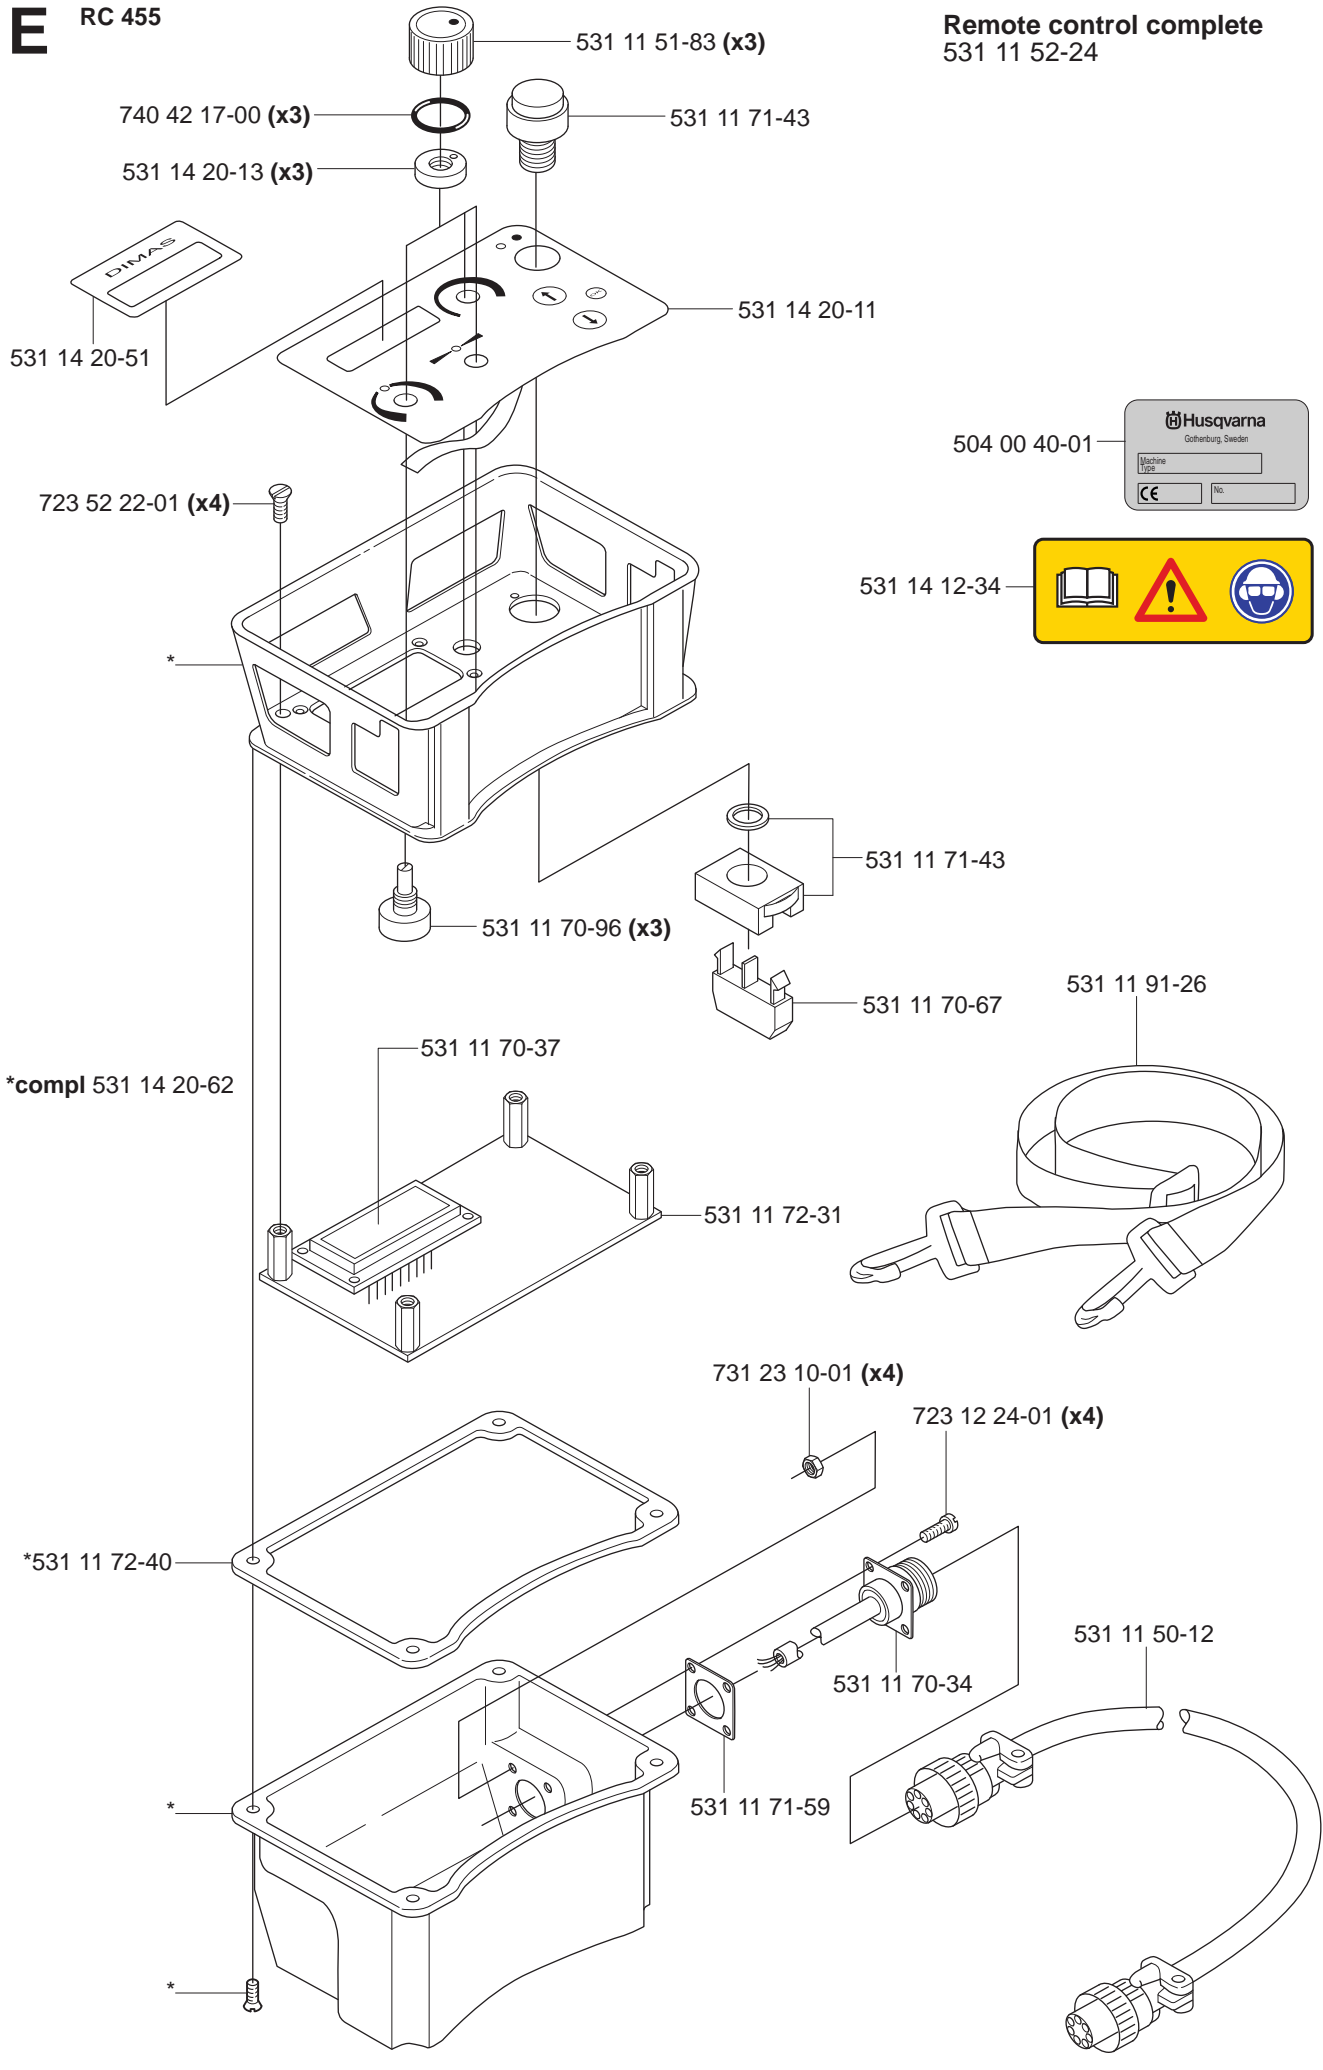

E

RC 455

Remote control complete
531 11 52-24