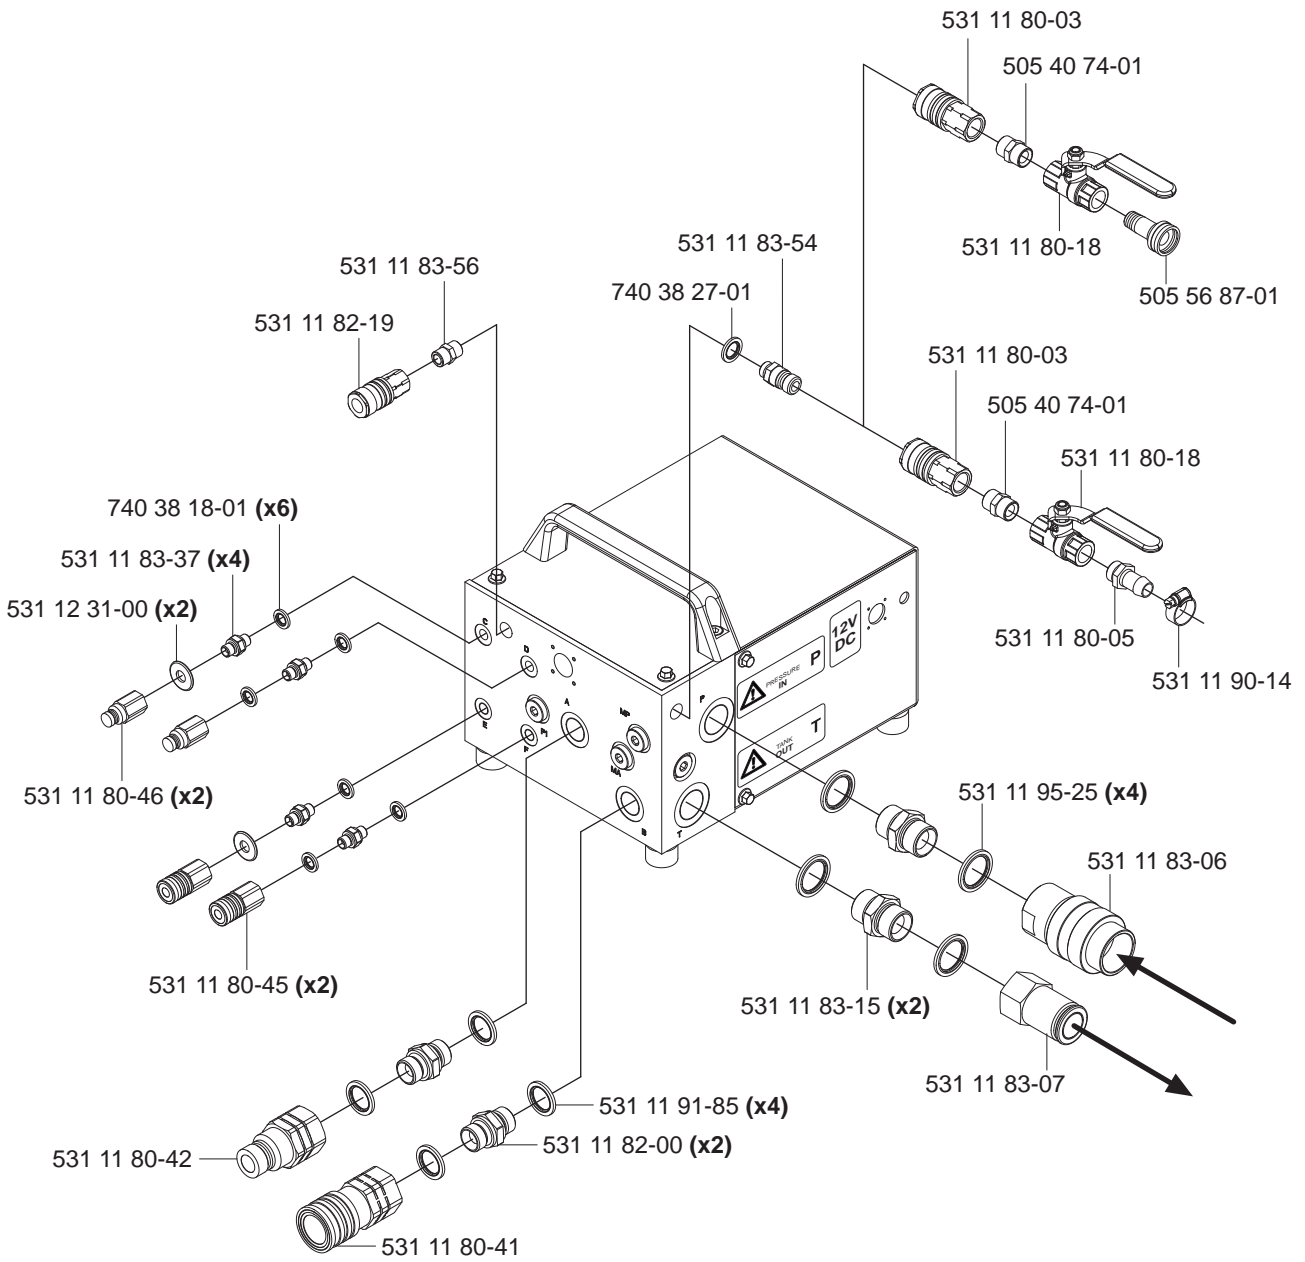

A RC 455

531 14 21-29

531 14 21-36

531 14 21-35