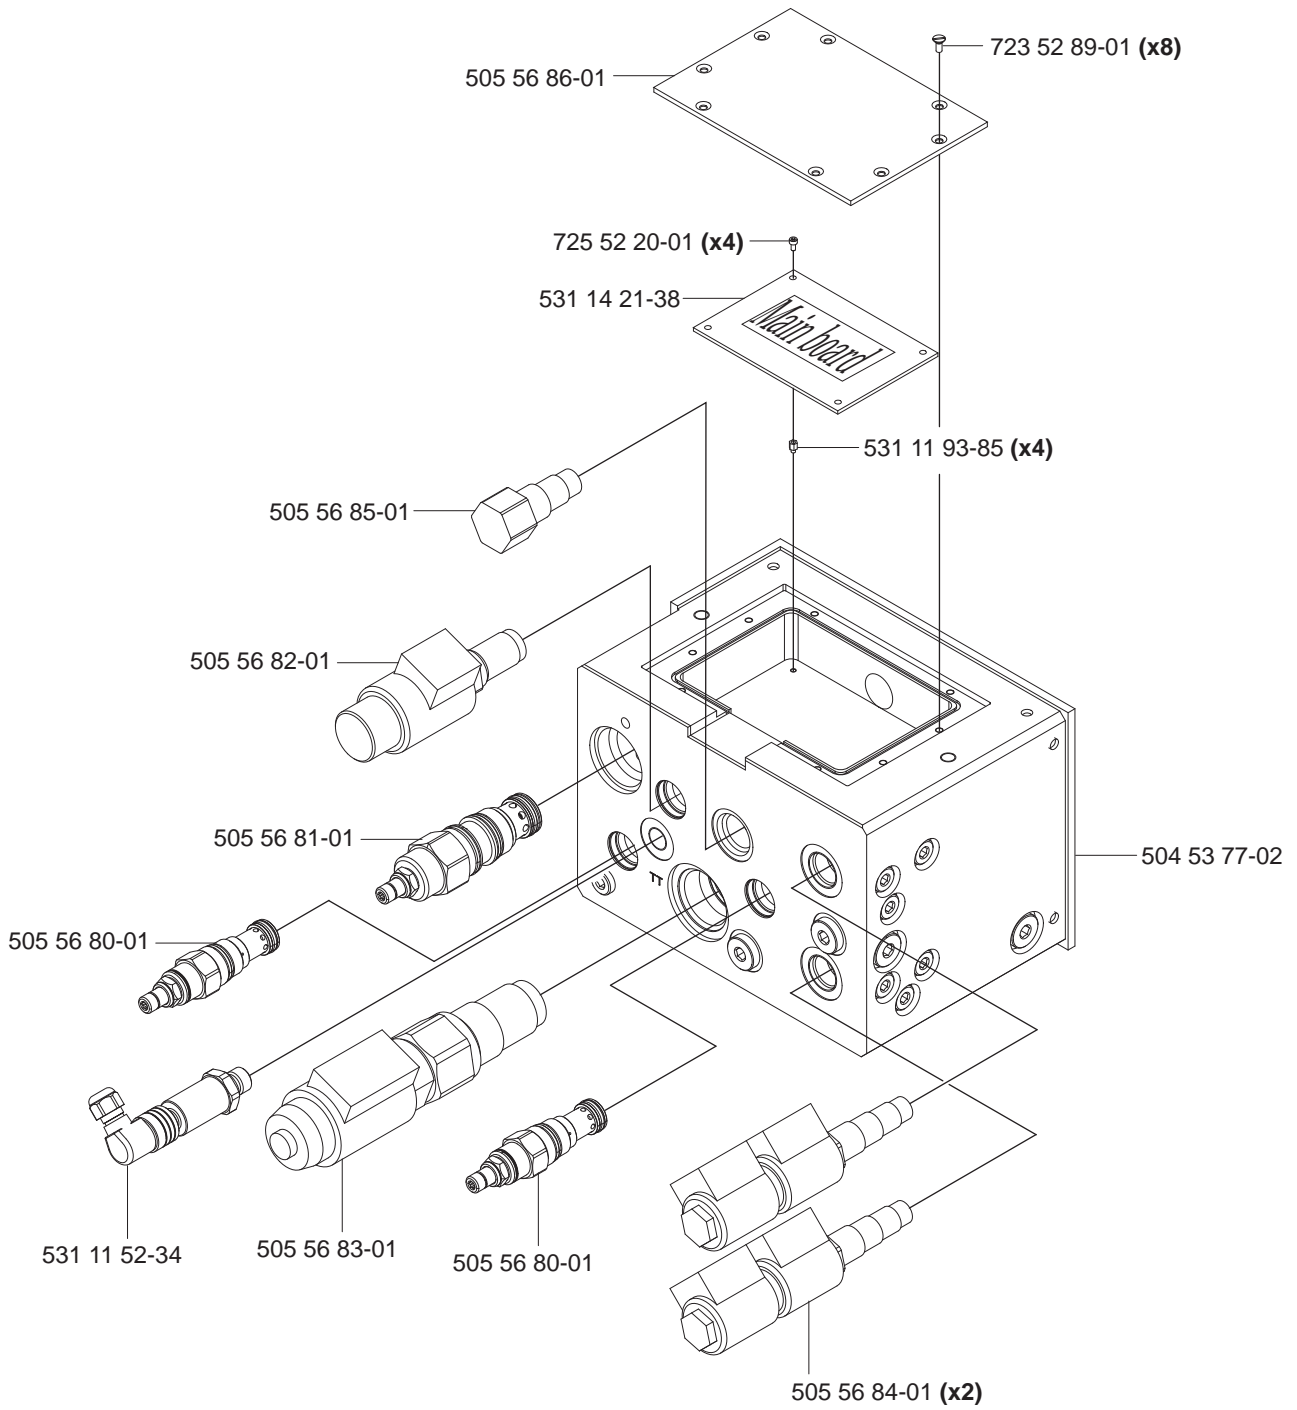

B RC 455

Flat cable between Main board and valves 531 14 20-65